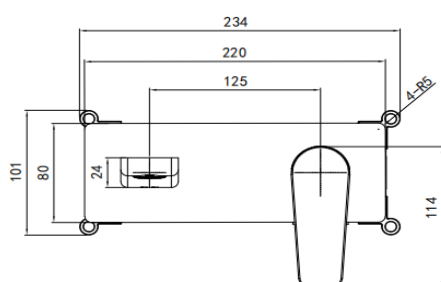

## YASMINA WALL MOUNTED BASIN MIXER BRUSHED GOLD

<b>Product Code</b>	<b>TPYAWMONBG</b>
<b>Weight (Kg)</b>	1.1
<b>Material</b>	Brass, zinc
<b>Finish</b>	Brushed Gold
<b>Min Pressure</b>	0.5
<b>Max Pressure</b>	6

### Key features:

- Brushed gold finish
- PVD coated
- Easy Box - Two Brass Inlet G $\frac{1}{2}$ " BSP Female (hot and cold) , One Outlet G $\frac{1}{2}$ " BSP
- 5 year guarantee\*

### Description:

The Yasmina wall mounted basin mixer is crafted from a durable brass body with sleek brushed gold finish and zinc-alloy handles. The fitting features a WRAS approved SEDAL ceramic cartridge for reliable flow control and a Neoperl aerator for efficient water flow.

### Flow Rates (Litres per minute)

System Pressure	0.1 Bar	0.2 Bar	0.3 Bar	0.5 Bar	1.0 Bar	2.0 Bar	3.0 Bar	4.0 Bar	5.0 Bar	5.0 Bar
				2.2	2.6	3.6	3.9	4.2	4.4	18.1

All dimensions are approximate and subject to normal ceramic variation. Although every effort is made not to change the above product specification, Lecico reserve the right to do so without prior notification if necessary.  
\*Against manufacturers defects. Full information on guarantees available upon request.