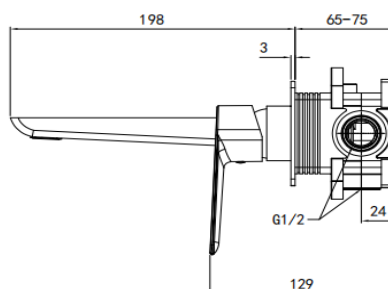

## YASMINA WALL MOUNTED BASIN MIXER BRUSHED GOLD

<b>Product Code</b>	<b>TPYAWMONBG</b>
<b>Weight (Kg)</b>	1.1
<b>Material</b>	Brass, zinc
<b>Finish</b>	Brushed Gold
<b>Min Pressure</b>	0.5
<b>Max Pressure</b>	6

### Key features:

- Brushed gold finish
- PVD coated
- Easy Box - Two Brass Inlet G $\frac{1}{2}$ " BSP Female (hot and cold) , One Outlet G $\frac{1}{2}$ " BSP
- 5 year guarantee\*

### Description:

The Yasmina wall mounted basin mixer is crafted from a durable brass body with sleek brushed gold finish and zinc-alloy handles. The fitting features a WRAS approved SEDAL ceramic cartridge for reliable flow control and a Neoperl aerator for efficient water flow.

### Flow Rates (Litres per minute)

System Pressure	0.1 Bar	0.2 Bar	0.3 Bar	0.5 Bar	1.0 Bar	2.0 Bar	3.0 Bar	4.0 Bar	5.0 Bar	5.0 Bar
				2.2	2.6	3.6	3.9	4.2	4.4	18.1

All dimensions are approximate and subject to normal ceramic variation. Although every effort is made not to change the above product specification, Lecico reserve the right to do so without prior notification if necessary.  
\*Against manufacturers defects. Full information on guarantees available upon request.