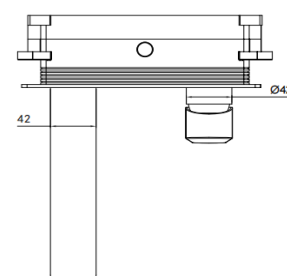

## YASMINA WALL MOUNTED BASIN MIXER BRUSHED GOLD

<b>Product Code</b>	<b>TPYAWMONBG</b>
<b>Weight (Kg)</b>	1.1
<b>Material</b>	Brass, zinc
<b>Finish</b>	Brushed Gold
<b>Min Pressure</b>	0.5
<b>Max Pressure</b>	6

### Key features:

- Brushed gold finish
- PVD coated
- Easy Box - Two Brass Inlet G $\frac{1}{2}$ " BSP Female (hot and cold) , One Outlet G $\frac{1}{2}$ " BSP
- 5 year guarantee\*

### Description:

The Yasmina wall mounted basin mixer is crafted from a durable brass body with sleek brushed gold finish and zinc-alloy handles. The fitting features a WRAS approved SEDAL ceramic cartridge for reliable flow control and a Neoperl aerator for efficient water flow.

### Flow Rates (Litres per minute)

System Pressure	0.1 Bar	0.2 Bar	0.3 Bar	0.5 Bar	1.0 Bar	2.0 Bar	3.0 Bar	4.0 Bar	5.0 Bar	5.0 Bar
				2.2	2.6	3.6	3.9	4.2	4.4	18.1

All dimensions are approximate and subject to normal ceramic variation. Although every effort is made not to change the above product specification, Lecico reserve the right to do so without prior notification if necessary.  
\*Against manufacturers defects. Full information on guarantees available upon request.