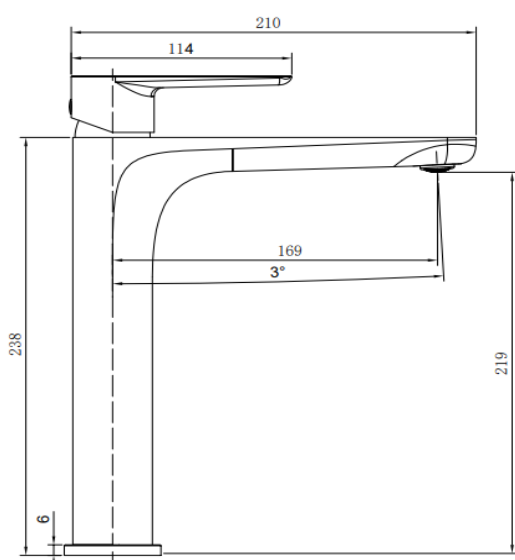

YASMINA TALL BASIN MIXER MATT BLACK

Product Code	TPYATMONMB
Weight (Kg)	1.1
Material	Brass, zinc
Finish	Matt black
Min Pressure	0.5
Max Pressure	6

Key features:

- Electroplated finish
- Inlet connection: G 1/2". tail end M10 400mm hose
- 35mm ceramic cartridge
- 5 year guarantee*

Description:

The Yasmina tall basin mixer is crafted from a durable brass body with sleek matt black finish and zinc-alloy handles. The fitting features a WRAS approved SEDAL ceramic cartridge for reliable flow control and a Neoperl aerator for efficient water flow.

Flow Rates (Litres per minute)

System Pressure	0.1 Bar	0.2 Bar	0.3 Bar	0.5 Bar	1.0 Bar	2.0 Bar	3.0 Bar	4.0 Bar	5.0 Bar	5.0 Bar
	-	-	-	2.3	2.7	3.7	4.0	4.2	4.5	18.1

All dimensions are approximate and subject to normal ceramic variation. Although every effort is made not to change the above product specification, Lecico reserve the right to do so without prior notification if necessary.