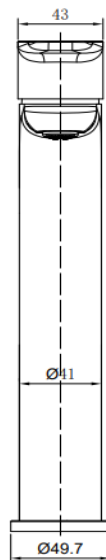

## YASMINA TALL BASIN MIXER GUNMETAL GREY

<b>Product Code</b>	<b>TPYATMONGM</b>
<b>Weight (Kg)</b>	1.1
<b>Material</b>	Brass, zinc
<b>Finish</b>	Gunmetal Grey
<b>Min Pressure</b>	0.5
<b>Max Pressure</b>	6

### Key features:

- Gunmetal grey finish
- Inlet connection: G 1/2" tail end M10 400mm hose
- 35mm ceramic cartridge
- 5 year guarantee\*

### Description:

The Yasmina tall basin mixer is crafted from a durable brass body with sleek gunmetal grey finish and zinc-alloy handles. The fitting features a WRAS approved SEDAL ceramic cartridge for reliable flow control and a Neoperl aerator for efficient water flow.

### Flow Rates (Litres per minute)

System Pressure	0.1 Bar	0.2 Bar	0.3 Bar	0.5 Bar	1.0 Bar	2.0 Bar	3.0 Bar	4.0 Bar	5.0 Bar	5.0 Bar
	-	-	-	2.3	2.7	3.7	4.0	4.2	4.5	18.1

All dimensions are approximate and subject to normal ceramic variation. Although every effort is made not to change the above product specification, Lecico reserve the right to do so without prior notification if necessary.  
\*Against manufacturers defects. Full information on guarantees available upon request.