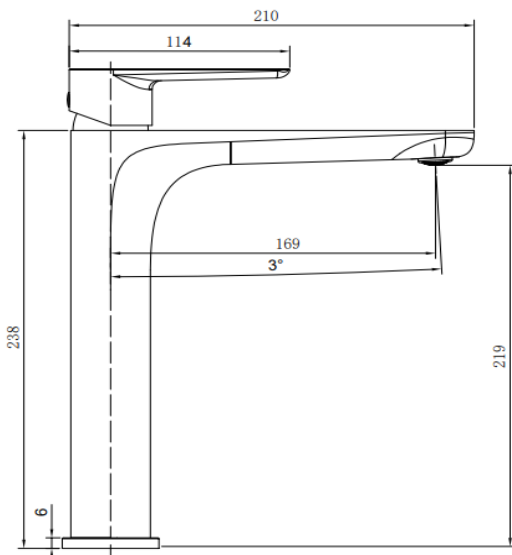

## YASMINA TALL BASIN MIXER GUNMETAL GREY

<b>Product Code</b>	<b>TPYATMONGM</b>
<b>Weight (Kg)</b>	1.1
<b>Material</b>	Brass, zinc
<b>Finish</b>	Gunmetal Grey
<b>Min Pressure</b>	0.5
<b>Max Pressure</b>	6

### Key features:

- Gunmetal grey finish
- Inlet connection: G 1/2" tail end M10 400mm hose
- 35mm ceramic cartridge
- 5 year guarantee\*

### Description:

The Yasmina tall basin mixer is crafted from a durable brass body with sleek gunmetal grey finish and zinc-alloy handles. The fitting features a WRAS approved SEDAL ceramic cartridge for reliable flow control and a Neoperl aerator for efficient water flow.

### Flow Rates (Litres per minute)

System Pressure	0.1 Bar	0.2 Bar	0.3 Bar	0.5 Bar	1.0 Bar	2.0 Bar	3.0 Bar	4.0 Bar	5.0 Bar	5.0 Bar
	-	-	-	2.3	2.7	3.7	4.0	4.2	4.5	18.1

All dimensions are approximate and subject to normal ceramic variation. Although every effort is made not to change the above product specification, Lecico reserve the right to do so without prior notification if necessary.  
\*Against manufacturers defects. Full information on guarantees available upon request.