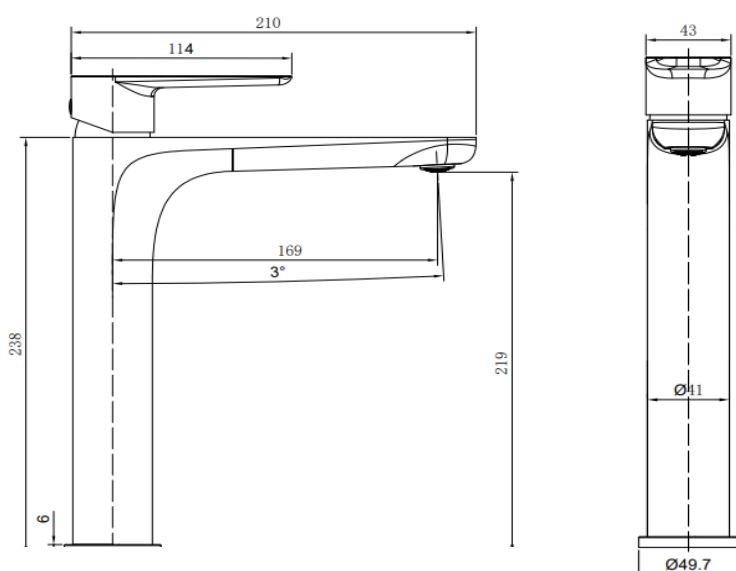

YASMINA TALL BASIN MIXER BRUSHED GOLD

Product Code	TPYATMONBG
Weight (Kg)	1.1
Material	Brass, zinc
Finish	Brushed Gold
Min Pressure	0.5
Max Pressure	6

Key features:

- Brushed gold finish
- Inlet connection: G 1/2" tail end M10 400mm hose
- 35mm ceramic cartridge
- 5 year guarantee*
- PVD coated

Description:

The Yasmina tall basin mixer is crafted from a durable brass body with sleek brushed gold finish and zinc-alloy handles. The fitting features a WRAS approved SEDAL ceramic cartridge for reliable flow control and a Neoperl aerator for efficient water flow.

Flow Rates (Litres per minute)

System Pressure	0.1 Bar	0.2 Bar	0.3 Bar	0.5 Bar	1.0 Bar	2.0 Bar	3.0 Bar	4.0 Bar	5.0 Bar	5.0 Bar
	-	-	-	2.3	2.7	3.7	4.0	4.2	4.5	18.1

All dimensions are approximate and subject to normal ceramic variation. Although every effort is made not to change the above product specification, Lecico reserve the right to do so without prior notification if necessary.