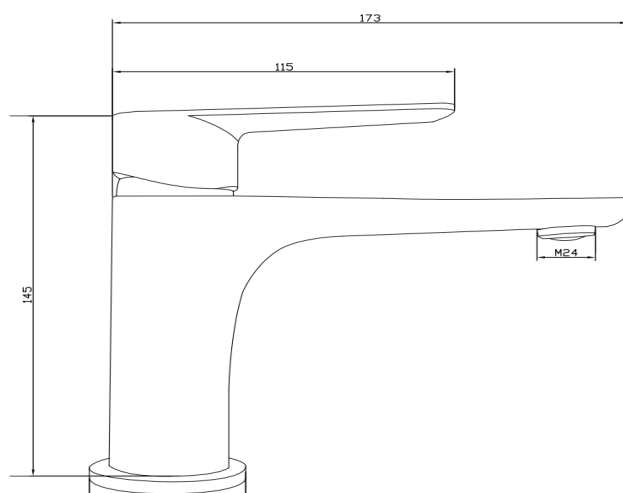

YASMINA BASIN MIXER MATT BLACK

Product Code	TPYAMONMB
Weight (Kg)	1.1
Material	Brass, zinc
Finish	Matt black
Min Pressure	0.2
Max Pressure	6

Key features:

- Matt black finish
- Electroplated
- Inlet connection: G 1/2" tail end M10 400mm hose
- 35mm ceramic cartridge
- 5 year guarantee*

Description:

The Yasmina basin mixer is crafted from a durable brass body with sleek matt black finish and zinc-alloy handles. The fitting features a WRAS approved SEDAL ceramic cartridge for reliable flow control and a Neoperl aerator for efficient water flow. Designed to perform reliably across a wide pressure range of 1.0–5.0 bar.

Flow Rates (Litres per minute)

System Pressure	0.1 Bar	0.2 Bar	0.3 Bar	0.5 Bar	1.0 Bar	2.0 Bar	3.0 Bar	4.0 Bar	5.0 Bar	5.0 Bar
	-	-	-	2.2	2.6	3.6	3.9	4.2	4.4	62.0

All dimensions are approximate and subject to normal variation. Although every effort is made not to change the above product specification, Lecico reserve the right to do so without prior notification if necessary. All guarantees are against manufacturers defects. Full information on guarantees available upon request.