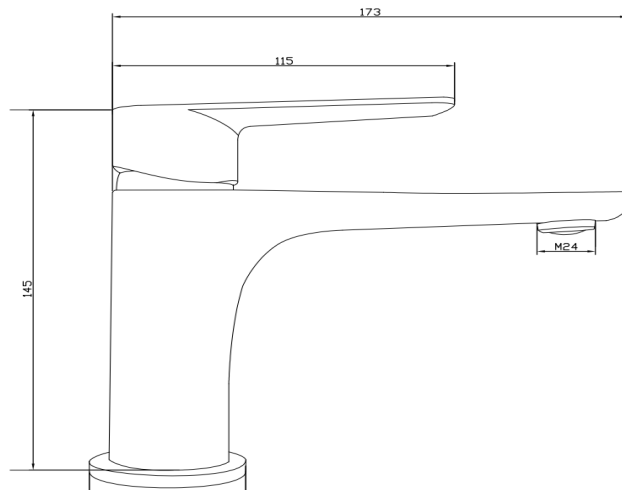

YASMINA BASIN MIXER BRUSHED GOLD

Product Code	TPYAMONBG
Weight (Kg)	1.1
Material	Brass, zinc
Finish	Brushed Gold
Min Pressure	0.2
Max Pressure	6

Key features:

- Brushed gold finish
- PVD coated
- Inlet connection: G 1/2" tail end M10 400mm hose
- 35mm ceramic cartridge
- 5 year guarantee*

Description:

The Yasmina basin mixer is crafted from a durable brass body with sleek brushed gold finish and zinc-alloy handles. The fitting features a WRAS approved SEDAL ceramic cartridge for reliable flow control and a Neoperl aerator for efficient water flow. Designed to perform reliably across a wide pressure range of 1.0–5.0 bar.

Flow Rates (Litres per minute)

System Pressure	0.1 Bar	0.2 Bar	0.3 Bar	0.5 Bar	1.0 Bar	2.0 Bar	3.0 Bar	4.0 Bar	5.0 Bar	5.0 Bar
	-	-	-	2.2	2.6	3.6	3.9	4.2	4.4	62.0

All dimensions are approximate and subject to normal variation. Although every effort is made not to change the above product specification, Lecico reserve the right to do so without prior notification if necessary. All guarantees are against manufacturers defects. Full information on guarantees available upon request.