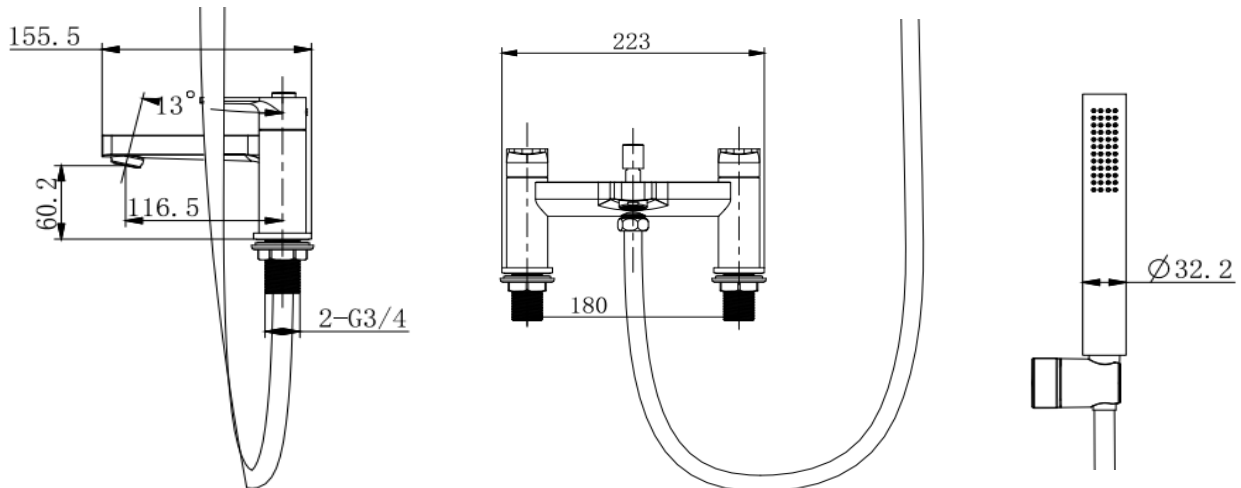

YASMINA BATH SHOWER MIXER GUNMETAL GREY

Product Code	TPYABSMGM
Weight (Kg)	2.13
Material	Brass, zinc
Finish	Gunmetal Grey
Min Pressure	1.0
Max Pressure	5.0

Key features:

- Neoperl aerator
- Ceramic disc valves
- G³/₄" BSP tails
- Complies with BS5412, BS EN200
- WRAS approved
- PVD coated

Description:

A contemporary bath shower mixer with zinc-alloy handles. Designed for balanced hot and cold systems Fitted with a Neoperl aerator and ceramic disc valves for smooth control and durability. Supplied with 1.5 m smooth stainless steel hose, outlet hose elbow, single-mode brass handset and wall-mounted ABS handset holder.

Flow Rates (Litres per minute)

System Pressure	0.1 Bar	0.2 Bar	0.3 Bar	0.5 Bar	1.0 Bar	2.0 Bar	3.0 Bar	4.0 Bar	5.0 Bar	5.0 Bar
	-	-	-	1.7	4.2	6.8	8.6	10.2	11.5	44.0
	-	-	-	2.1	4.9	7.2	8.1	8.3	7.9	

All dimensions are approximate and subject to normal variation. Although every effort is made not to change the above product specification, Lecico reserve the right to do so without prior notification if necessary. All guarantees are against manufacturers defects. Full information on guarantees available upon request.