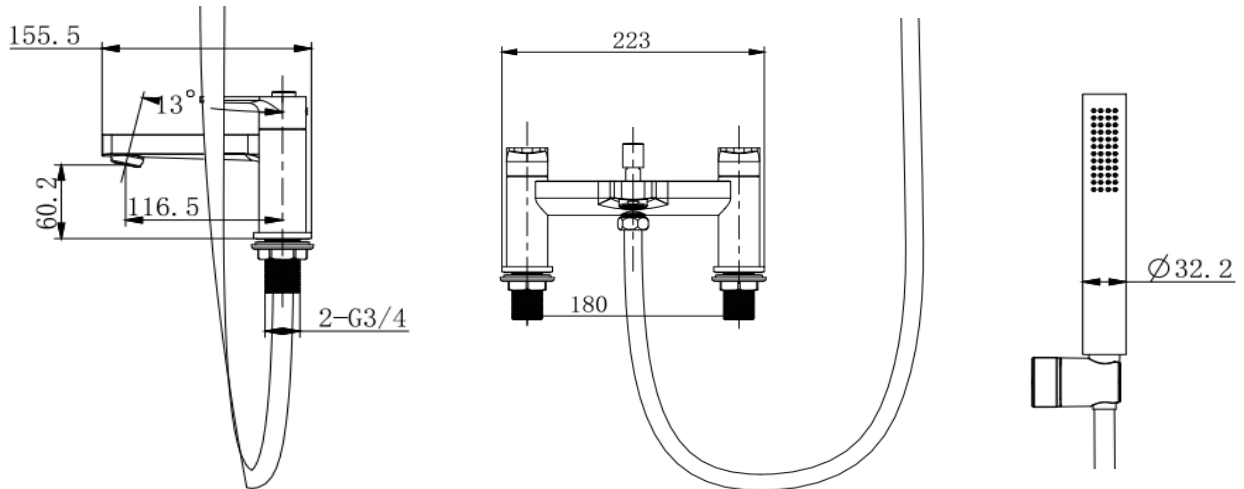

YASMINA BATH SHOWER MIXER BRUSHED GOLD

Product Code	TPYABSMBG
Weight (Kg)	2.13
Material	Brass, zinc
Finish	Brushed Gold
Min Pressure	1.0
Max Pressure	5.0

Key features:

- Neoperl aerator
- Ceramic disc valves
- G³/₄" BSP tails
- Complies with BS5412, BS EN200
- WRAS approved
- PVD coated

Description:

A contemporary bath shower mixer with zinc-alloy handles. Designed for balanced hot and cold systems Fitted with a Neoperl aerator and ceramic disc valves for smooth control and durability. Supplied with 1.5 m smooth stainless steel hose, outlet hose elbow, single-mode brass handset and wall-mounted ABS handset holder.

Flow Rates (Litres per minute)

System Pressure	0.1 Bar	0.2 Bar	0.3 Bar	0.5 Bar	1.0 Bar	2.0 Bar	3.0 Bar	4.0 Bar	5.0 Bar	5.0 Bar
	-	-	-	1.7	4.2	6.8	8.6	10.2	11.5	44.0
	-	-	-	2.1	4.9	7.2	8.1	8.3	7.9	

All dimensions are approximate and subject to normal variation. Although every effort is made not to change the above product specification, Lecico reserve the right to do so without prior notification if necessary. All guarantees are against manufacturers defects. Full information on guarantees available upon request.