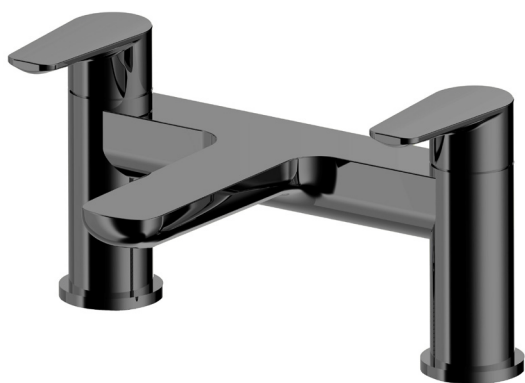

YASMINA BATH FILLER GUNMETAL GREY

Product Code	TPYABFGM
Weight (Kg)	1.6
Material	Brass, zinc
Finish	Gunmetal grey
Min Pressure	1
Max Pressure	5
<i>All pressure in bar. All flow in L/Min</i>	

Key features:

- Gunmetal grey finish
- G3/4" BSP tails
- 1/4 turn ceramic disc valves
- Neoperl aerator
- PVD coated

Description:

The Yasmina deck mounted bath filler is crafted from a durable brass body with sleek gunmetal grey finish and zinc-alloy handles. Featuring ¼ turn ceramic disc valves for smooth control and a Neoperl aerator for efficient water flow, it's designed to perform reliably across a wide pressure range of 1.0–5.0 bar.