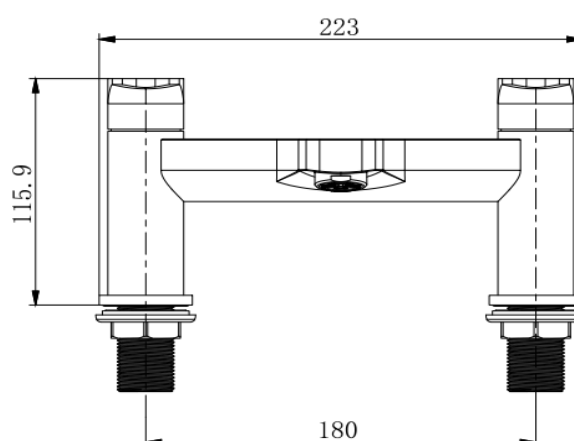

YASMINA BATH FILLER GUNMETAL GREY

Product Code	TPYABFGM
Weight (Kg)	1.6
Material	Brass, zinc
Finish	Gunmetal grey
Min Pressure	1
Max Pressure	5
<i>All pressure in bar. All flow in L/Min</i>	

Key features:

- Gunmetal grey finish
- G3/4" BSP tails
- 1/4 turn ceramic disc valves
- Neoperl aerator
- PVD coated

Description:

The Yasmina deck mounted bath filler is crafted from a durable brass body with sleek gunmetal grey finish and zinc-alloy handles. Featuring ¼ turn ceramic disc valves for smooth control and a Neoperl aerator for efficient water flow, it's designed to perform reliably across a wide pressure range of 1.0–5.0 bar.

Flow Rates (Litres per minute)

System Pressure	0.1 Bar	0.2 Bar	0.3 Bar	0.5 Bar	1.0 Bar	2.0 Bar	3.0 Bar	4.0 Bar	5.0 Bar	5.0 Bar
	-	-	-	1.7	4.2	6.8	8.6	10.2	11.5	62.0

All dimensions are approximate and subject to normal variation. Although every effort is made not to change the above product specification, Lecico reserve the right to do so without prior notification if necessary. All guarantees are against manufacturers defects. Full information on guarantees available upon request.