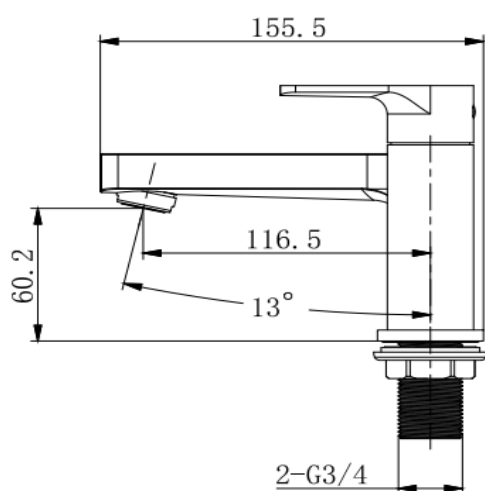

YASMINA BATH FILLER GUNMETAL GREY

Product Code	TPYABFGM
Weight (Kg)	1.6
Material	Brass, zinc
Finish	Gunmetal grey
Min Pressure	1
Max Pressure	5
<i>All pressure in bar. All flow in L/Min</i>	

Key features:

- Gunmetal grey finish
- G3/4" BSP tails
- 1/4 turn ceramic disc valves
- Neoperl aerator
- PVD coated

Description:

The Yasmina deck mounted bath filler is crafted from a durable brass body with sleek gunmetal grey finish and zinc-alloy handles. Featuring ¼ turn ceramic disc valves for smooth control and a Neoperl aerator for efficient water flow, it's designed to perform reliably across a wide pressure range of 1.0–5.0 bar.

Flow Rates (Litres per minute)

System Pressure	0.1 Bar	0.2 Bar	0.3 Bar	0.5 Bar	1.0 Bar	2.0 Bar	3.0 Bar	4.0 Bar	5.0 Bar	5.0 Bar
	-	-	-	1.7	4.2	6.8	8.6	10.2	11.5	62.0

All dimensions are approximate and subject to normal variation. Although every effort is made not to change the above product specification, Lecico reserve the right to do so without prior notification if necessary. All guarantees are against manufacturers defects. Full information on guarantees available upon request.