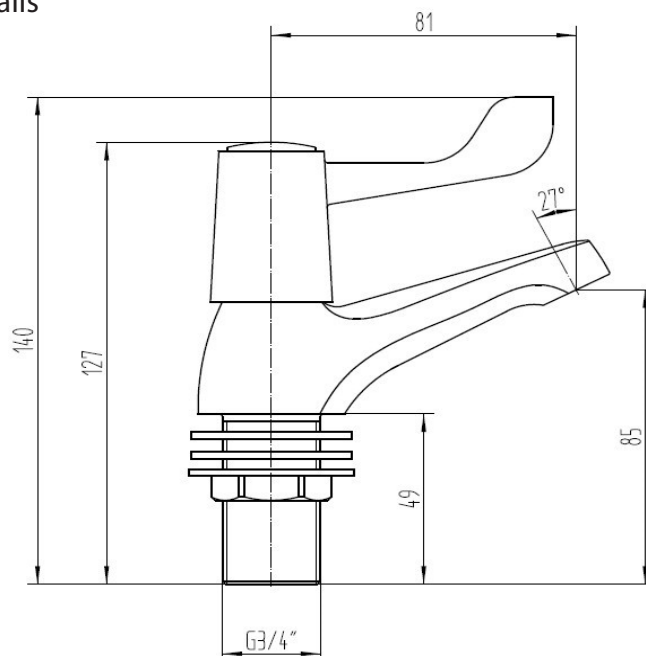

## SOUTHBURY BATH TAPS (PAIR)

<b>Product Code</b>	<b>TPSOUBATH3</b>
<b>Weight (Kg)</b>	0.9
<b>Material</b>	Brass
<b>Finish</b>	Chrome
<b>Connection</b>	Brass G 3/4" BSP Tails
<b>Min Pressure</b>	0.5
<b>Max Pressure</b>	5.0
<i>All pressure in bar. All flow in L/Min</i>	

### Key features:

- 12 months Guarantee
- 1/4 Turn 1/2" Ceramic disc valves
- Laminar spout
- Brass G 3/4" BSP Tails

### Flow Rates (Litres per minute)

System Pressure	0.1 Bar	0.2 Bar	0.3 Bar	0.5 Bar	1.0 Bar	1.5 Bar	2.0 Bar	3.0 Bar	4.0 Bar	5.0 Bar
	-	-	-	13.4	20.0	-	32.4	35.8	41.1	46.3

All dimensions are approximate and subject to normal variation. Although every effort is made not to change the above product specification, Lecico reserve the right to do so without prior notification if necessary. All guarantees are against manufacturers defects. Full information on guarantees available upon request.