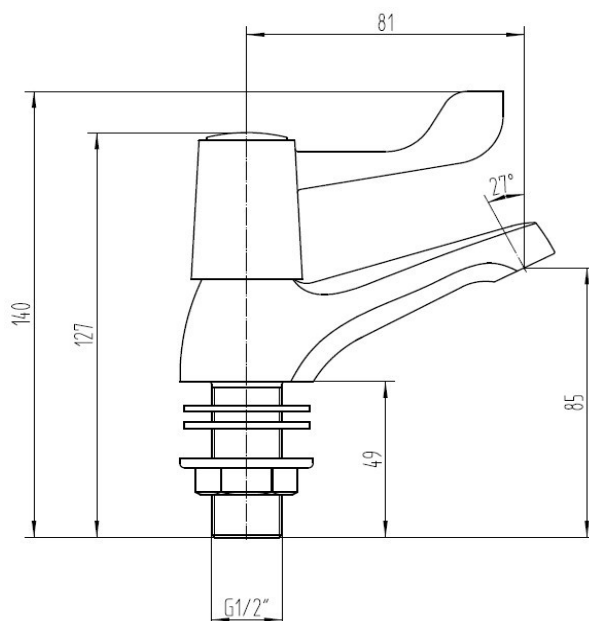

Atlas

SOUTHBURY BASIN TAPS (PAIR)

Product Code	TPSOUBAS3
Weight (Kg)	0.9
Material	Brass
Finish	Chrome
Connection	Stainless steel G3/4" BSP flex hoses
Min Dynamic Pressure	0.5
Max Dynamic Pressure	5.0
<i>All pressure in bar. All flow in L/Min</i>	

Key features:

- 12 months Guarantee
- 1/4 Turn 1/2" Ceramic disc valves
- Laminar stream straightener
- Stainless steel G1/2" BSP flex hoses

System Pressure	0.1 Bar	0.2 Bar	0.3 Bar	0.5 Bar	1.0 Bar	1.5 Bar	2.0 Bar	3.0 Bar	4.0 Bar	5.0 Bar
	-	-	-	11.8	17.7	-	26.0	32.5	37.3	42.2