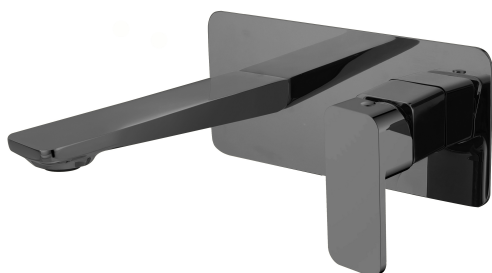

E3? ;D3 WALL MOUNTED BASIN MIXER GUNMETAL GREY

Product Code	TPSAWMONGM
Weight (Kg)	1.8
Material	Brass, zinc
Finish	Gunmetal Grey
Min Pressure	0.5
Max Pressure	5.0

Key features:

- Gunmetal grey finish
- Inlet connection: G 1/2" tail end M10 400mm hose
- 35mm ceramic cartridge
- PVD coated

Description:

The Samira basin mixer is crafted from a durable brass body with gunmetal grey finish and zinc-alloy handles. The fitting features a WRAS approved SEDAL ceramic cartridge for reliable flow control and a Neoperl aerator