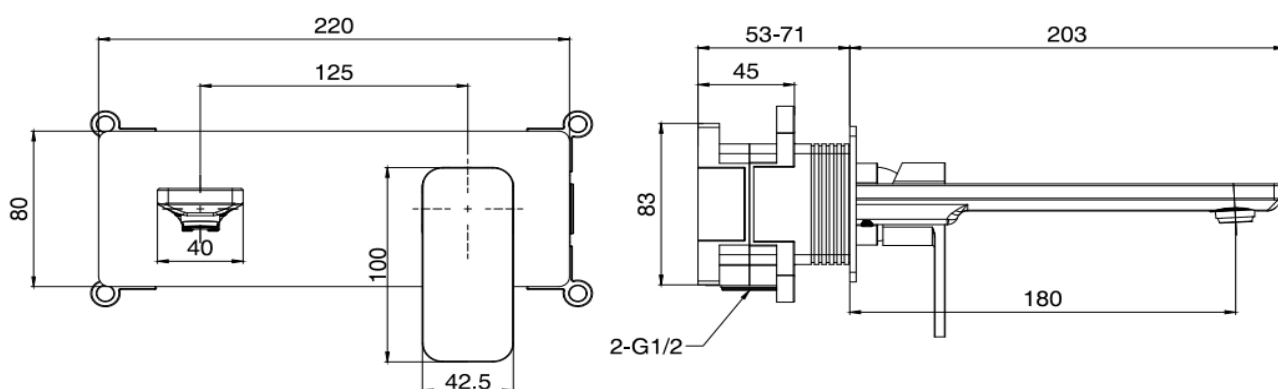

E3? ;D3 WALL MOUNTED BASIN MIXER GUNMETAL GREY

Product Code	TPSAWMONGM
Weight (Kg)	1.8
Material	Brass, zinc
Finish	Gunmetal Grey
Min Pressure	0.5
Max Pressure	5.0

Key features:

- Gunmetal grey finish
- Inlet connection: G 1/2" tail end M10 400mm hose
- 35mm ceramic cartridge
- PVD coated

Description:

The Samira basin mixer is crafted from a durable brass body with gunmetal grey finish and zinc-alloy handles. The fitting features a WRAS approved SEDAL ceramic cartridge for reliable flow control and a Neoperl aerator

Flow Rates (Litres per minute)

System Pressure	0.1 Bar	0.2 Bar	0.3 Bar	0.5 Bar	1.0 Bar	1.5 Bar	2.0 Bar	3.0 Bar	4.0 Bar	5.0 Bar
	-	-	-	2.1	2.6	-	3.6	3.9	4.2	4.5

All dimensions are approximate and subject to normal variation. Although every effort is made not to change the above product specification, Lecico reserve the right to do so without prior notification if necessary. All guarantees are against manufacturers defects. Full information on guarantees available upon request.