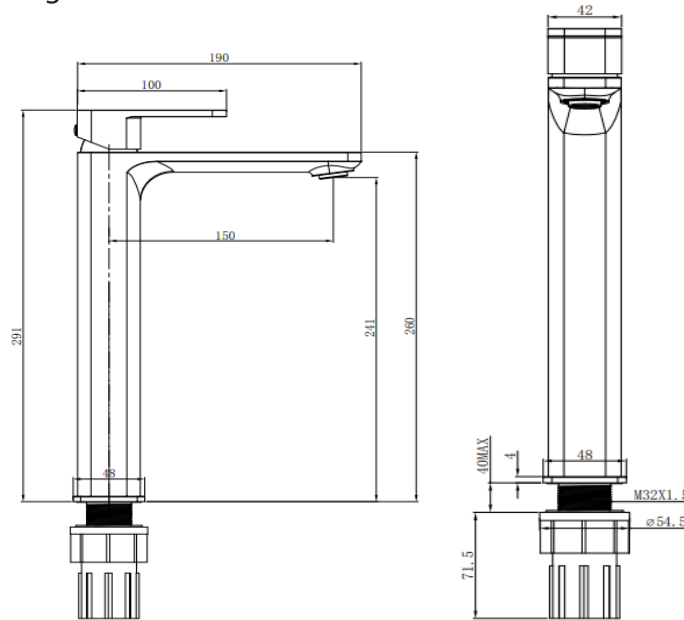

## E3? ;D3 TALL BASIN MIXER GUNMETAL GREY

<b>Product Code</b>	<b>TPE3TMONGM</b>
<b>Weight (Kg)</b>	1.5
<b>Material</b>	Brass, zinc
<b>Finish</b>	Gunmetal Grey
<b>Min Pressure</b>	0.5
<b>Max Pressure</b>	5.0

### Key features:

- Gunmetal grey finish
- PVD finish
- Inlet connection: G 1/2" tail end M10 400mm hose
- 35mm ceramic cartridge
- 5 year guarantee

### Description:

The Samira basin mixer is crafted from a durable brass body with sleek gunmetal grey finish and zinc-alloy handles. The fitting features a WRAS approved SEDAL ceramic cartridge for reliable flow control and a Neoperl aerator.

### Flow Rates (Litres per minute)

System Pressure	0.1 Bar	0.2 Bar	0.3 Bar	0.5 Bar	1.0 Bar	1.5 Bar	2.0 Bar	3.0 Bar	4.0 Bar	5.0 Bar
	-	-	-	2.3	2.7	-	3.8	4.0	4.2	4.4

All dimensions are approximate and subject to normal variation. Although every effort is made not to change the above product specification, Lecico reserve the right to do so without prior notification if necessary. All guarantees are against manufacturers defects. Full information on guarantees available upon request.