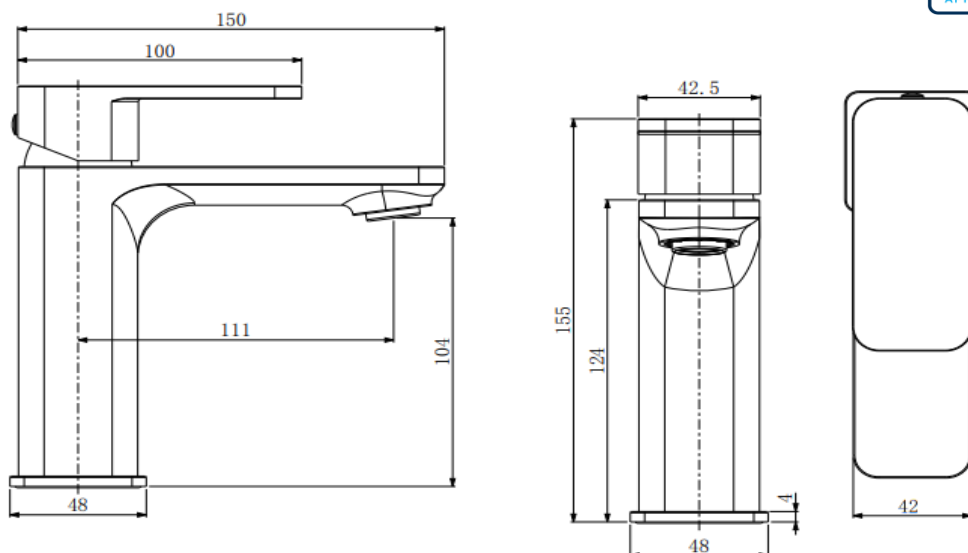

E3? ;D3 BASIN MIXER GUNMETAL GREY

Product Code	TPSAMONGM
Weight (Kg)	0.93
Material	Brass, zinc
Finish	Gunmetal Grey
Min Pressure	0.5
Max Pressure	5.0

Key features:

- Gunmetal grey finish
- Inlet connection: G 1/2" tail end M10 400mm hose
- 35mm ceramic cartridge
- PVD coated
- 5 year guarantee

Description:

The Samira basin mixer is crafted from a durable brass body with sleek gunmetal grey finish and zinc-alloy handles. The fitting features a WRAS approved SEDAL ceramic cartridge for reliable flow control and a Neop pearl aerator

Flow Rates (Litres per minute)

System Pressure	0.1 Bar	0.2 Bar	0.3 Bar	0.5 Bar	1.0 Bar	1.5 Bar	2.0 Bar	3.0 Bar	4.0 Bar	5.0 Bar
	-	-	-	2.1	2.6	-	3.6	3.9	4.2	4.3

All dimensions are approximate and subject to normal variation. Although every effort is made not to change the above product specification, Lecico reserve the right to do so without prior notification if necessary. All guarantees are against manufacturers defects. Full information on guarantees available upon request.