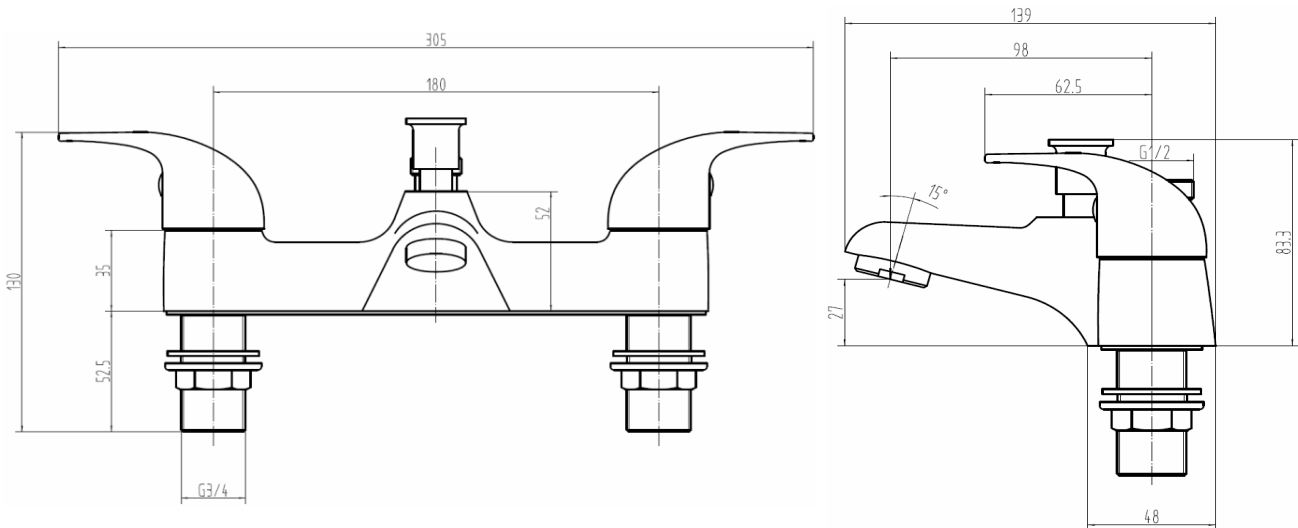

Atlas

ASHBY BATH SHOWER MIXER

Product Code	TPASHBSM3
Weight (Kg)	2.5
Material	Brass
Finish	Chrome
Connection	G 3/4" BSP Tail
Min Dynamic Pressure	0.5
Max Dynamic Pressure	5.0
<i>All pressure in bar. All flow in L/Min</i>	

Key features:

- 12 months Guarantee
- 1/4 Turn 1/2" Ceramic disc valves
- Laminar stream straightener
- Brass G3/4" BSP tails

Flow Rates (Litres per minute)

System Pressure	0.1 Bar	0.2 Bar	0.3 Bar	0.5 Bar	1.0 Bar	1.5 Bar	2.0 Bar	3.0 Bar	4.0 Bar	5.0 Bar
	-	-	-	9.6	14.4	-	20.5	22.9	25.4	32.2