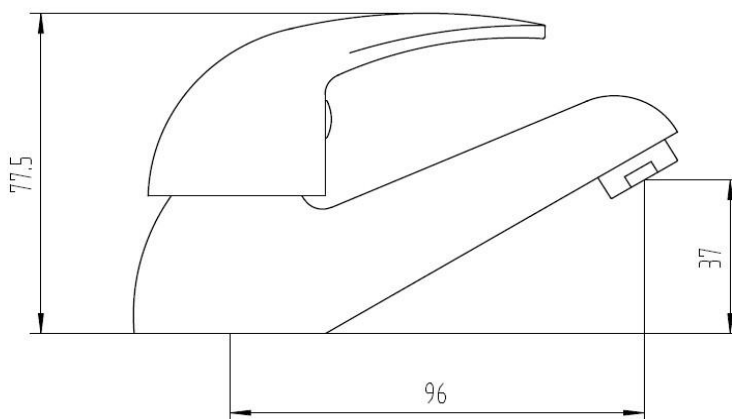

Atlas

ASHBY BATH TAPS (PAIR)

Product Code	TPASHBATH3
Weight (Kg)	0.9
Material	Brass
Finish	Chrome
Connection	Brass G3/4" BSP tail
Min Dynamic Pressure	0.5
Max Dynamic Pressure	5.0
<i>All pressure in bar. All flow in L/Min</i>	

Key features:

- 12 months Guarantee
- 1/4 Turn 1/2" Ceramic disc valves
- Spout aerator
- Brass G3/4" BSP tails

Flow Rates (Litres per minute)

System Pressure	0.1 Bar	0.2 Bar	0.3 Bar	0.5 Bar	1.0 Bar	1.5 Bar	2.0 Bar	3.0 Bar	4.0 Bar	5.0 Bar
	-	-	-	7.2	11.2	-	16.0	19.8	22.7	25.6