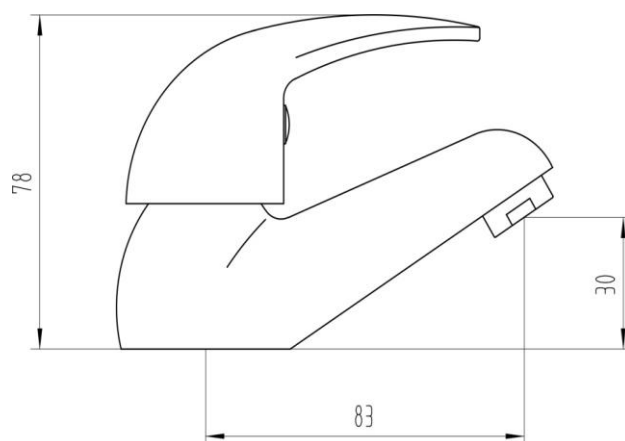

## ASHBY BASIN TAPS (PAIR)

<b>Product Code</b>	<b>TPASHBAS3</b>
<b>Weight (Kg)</b>	1.1
<b>Material</b>	Brass
<b>Finish</b>	Chrome
<b>Connection</b>	½" BSP Tail
<b>Min Pressure</b>	0.5
<b>Max Pressure</b>	5.0
<i>All pressure in bar. All flow in L/Min</i>	

### Flow Rates (Litres per minute)

System Pressure	0.1 Bar	0.2 Bar	0.3 Bar	0.5 Bar	1.0 Bar	1.5 Bar	2.0 Bar	3.0 Bar	4.0 Bar	5.0 Bar
	-	-	-	7.2	10.7	-	15.6	19.3	22.1	25.0

All dimensions are approximate and subject to normal variation. Although every effort is made not to change the above product specification, Lecico reserve the right to do so without prior notification if necessary. All guarantees are against manufacturers defects. Full information on guarantees available upon request.