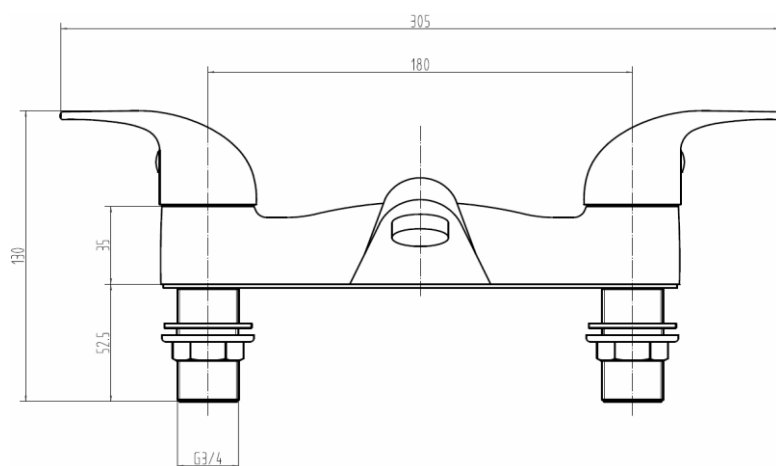

Atlas

ASHBY BATH FILLER

Product Code	TPASHBAFILL3
Weight (Kg)	1.8
Material	Brass
Finish	Chrome
Connection	¾" BSP Tails
Min Pressure	0.5
Max Pressure	5.0
<i>All pressure in bar. All flow in L/Min</i>	

Key features:

- 12 months Guarantee
- 1/4 Turn 1/2" Ceramic disc valves
- Laminar stream straightener
- Brass G3/4" BSP tails

Flow Rates (Litres per minute)

System Pressure	0.1 Bar	0.2 Bar	0.3 Bar	0.5 Bar	1.0 Bar	1.5 Bar	2.0 Bar	3.0 Bar	4.0 Bar	5.0 Bar
	-	-	-	10.2	15.2	-	22.4	26.8	29.8	33.5