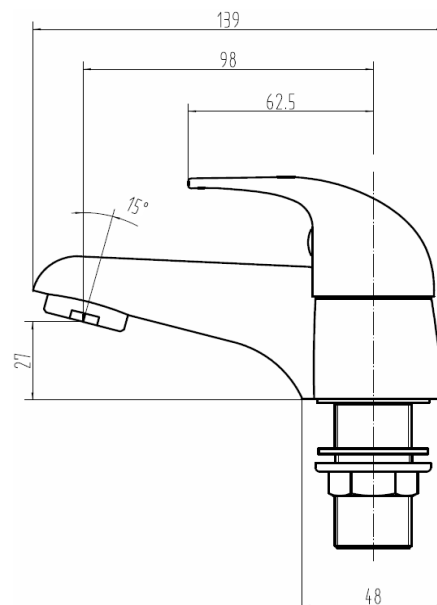

Atlas

ASHBY BATH FILLER

Product Code	TPASHBAFILL3
Weight (Kg)	1.8
Material	Brass
Finish	Chrome
Connection	¾" BSP Tails
Min Pressure	0.5
Max Pressure	5.0
<i>All pressure in bar. All flow in L/Min</i>	

Key features:

- 12 months Guarantee
- 1/4 Turn 1/2" Ceramic disc valves
- Laminar stream straightener
- Brass G3/4" BSP tails

Flow Rates (Litres per minute)

System Pressure	0.1 Bar	0.2 Bar	0.3 Bar	0.5 Bar	1.0 Bar	1.5 Bar	2.0 Bar	3.0 Bar	4.0 Bar	5.0 Bar
	-	-	-	10.2	15.2	-	22.4	26.8	29.8	33.5