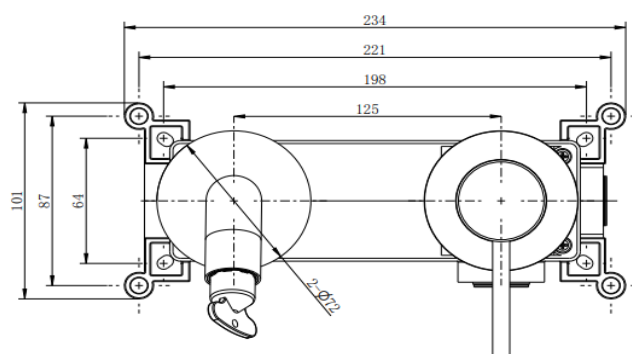

AMANI WALL BASIN MIXER WITH EZ FIX BOX MATT BLACK - LOW FLOW

Product Code	TPAMWMONMB
Weight (Kg)	1.38
Material	Brass, zinc, stainless steel
Finish	Matt black
Min Pressure	0.5
Max Pressure	5.0
<i>All pressure in bar. All flow in L/Min</i>	

Key features:

- Matt black finish
- EasyBox G1/2" inlet and outlet
- Neoperl aerator
- Electroplated finish
- Suitable for all plumbing systems

Description:

Crafted from durable brass with a sleek matt black finish, the Amani mixer features a SEDAL 35mm ceramic disc cartridge and Neoperl aerator, it delivers smooth, precise control and consistent water flow. Compatible with all plumbing systems, it operates efficiently between 0.5–5.0 bar and supports both horizontal and vertical installation through an easy-fit EasyBox system.

Flow Rates (Litres per minute)

System Pressure	0.1 Bar	0.2 Bar	0.3 Bar	0.5 Bar	1.0 Bar	1.5 Bar	2.0 Bar	3.0 Bar	4.0 Bar	5.0 Bar
	-	-	-	2.1	2.6	-	3.6	3.9	4.2	4.3

All dimensions are approximate and subject to normal variation. Although every effort is made not to change the above product specification, Lecico reserve the right to do so without prior notification if necessary. Against manufacturers defects. Full information on guarantees available upon request.