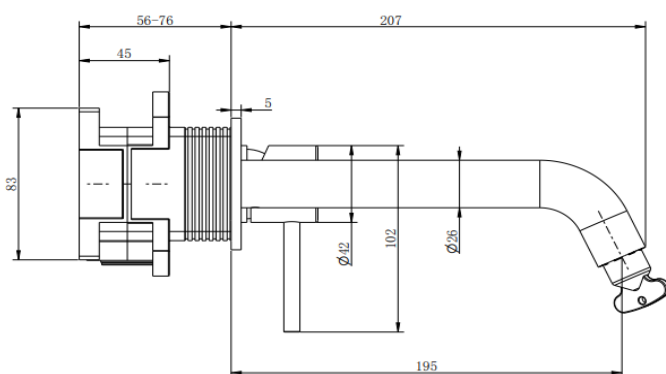

AMANI WALL BASIN MIXER WITH EZ FIX BOX MATT BLACK - LOW FLOW

Product Code	TPAMWMONMB
Weight (Kg)	1.38
Material	Brass, zinc, stainless steel
Finish	Matt black
Min Pressure	0.5
Max Pressure	5.0
<i>All pressure in bar. All flow in L/Min</i>	

Key features:

- Matt black finish
- EasyBox G1/2" inlet and outlet
- Neoperl aerator
- Electroplated finish
- Suitable for all plumbing systems

Description:

Crafted from durable brass with a sleek matt black finish, the Amani mixer features a SEDAL 35mm ceramic disc cartridge and Neoperl aerator, it delivers smooth, precise control and consistent water flow. Compatible with all plumbing systems, it operates efficiently between 0.5–5.0 bar and supports both horizontal and vertical installation through an easy-fit EasyBox system.

Flow Rates (Litres per minute)

System Pressure	0.1 Bar	0.2 Bar	0.3 Bar	0.5 Bar	1.0 Bar	1.5 Bar	2.0 Bar	3.0 Bar	4.0 Bar	5.0 Bar
	-	-	-	2.1	2.6	-	3.6	3.9	4.2	4.3

All dimensions are approximate and subject to normal variation. Although every effort is made not to change the above product specification, Lecico reserve the right to do so without prior notification if necessary. Against manufacturers defects. Full information on guarantees available upon request.