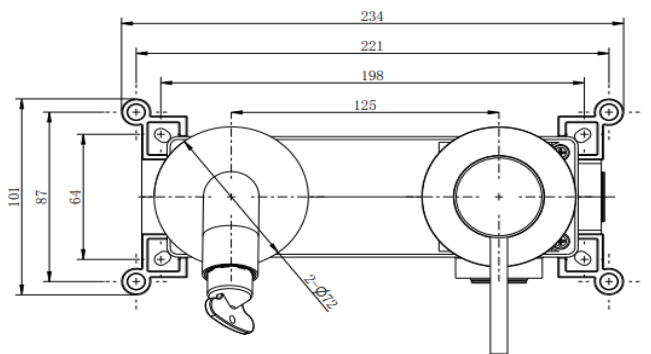

AMANI WALL BASIN MIXER WITH EZ FIX BOX CHROME - LOW FLOW

Product Code	TPAMWMONCH
Weight (Kg)	1.38
Material	Brass, zinc, stainless steel
Finish	Chrome
Min Pressure	0.5
Max Pressure	5.0
<i>All pressure in bar. All flow in L/Min</i>	

Key features:

- Chrome finish
- EasyBox G½" inlet and outlet
- Neoperl aerator
- Electroplated finish
- Sedal cartridge
- Suitable for all plumbing systems

Description:

Crafted from durable brass with a sleek chrome finish, the Amani mixer features a SEDAL 35mm ceramic disc cartridge and Neoperl aerator, it delivers smooth, precise control and consistent water flow. Compatible with all plumbing systems, it operates efficiently between 0.5–5.0 bar and supports both horizontal and vertical installation through an easy-fit EasyBox system.

Flow Rates (Litres per minute)

System Pressure	0.1 Bar	0.2 Bar	0.3 Bar	0.5 Bar	1.0 Bar	1.5 Bar	2.0 Bar	3.0 Bar	4.0 Bar	5.0 Bar
	-	-	-	2.1	2.6	-	3.6	3.9	4.2	4.3

All dimensions are approximate and subject to normal variation. Although every effort is made not to change the above product specification, Lecico reserve the right to do so without prior notification if necessary. Against manufacturers defects. Full information on guarantees available upon request.