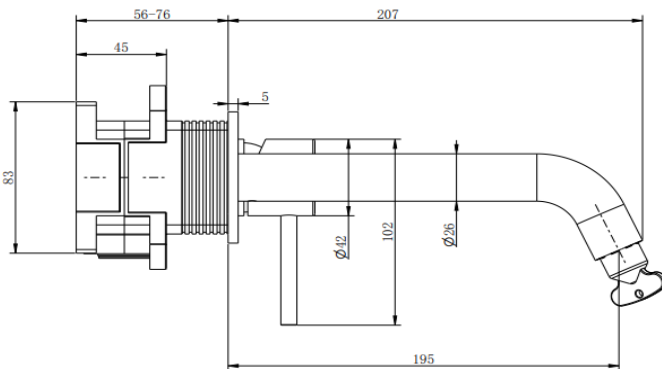

AMANI WALL BASIN MIXER WITH EZ FIX BOX CHROME - LOW FLOW

Product Code	TPAMWMONCH
Weight (Kg)	1.38
Material	Brass, zinc, stainless steel
Finish	Chrome
Min Pressure	0.5
Max Pressure	5.0
<i>All pressure in bar. All flow in L/Min</i>	

Key features:

- Chrome finish
- EasyBox G½" inlet and outlet
- Neoperl aerator
- Electroplated finish
- Sedal cartridge
- Suitable for all plumbing systems

Description:

Crafted from durable brass with a sleek chrome finish, the Amani mixer features a SEDAL 35mm ceramic disc cartridge and Neoperl aerator, it delivers smooth, precise control and consistent water flow. Compatible with all plumbing systems, it operates efficiently between 0.5–5.0 bar and supports both horizontal and vertical installation through an easy-fit EasyBox system.

Flow Rates (Litres per minute)

System Pressure	0.1 Bar	0.2 Bar	0.3 Bar	0.5 Bar	1.0 Bar	1.5 Bar	2.0 Bar	3.0 Bar	4.0 Bar	5.0 Bar
	-	-	-	2.1	2.6	-	3.6	3.9	4.2	4.3

All dimensions are approximate and subject to normal variation. Although every effort is made not to change the above product specification, Lecico reserve the right to do so without prior notification if necessary. Against manufacturers defects. Full information on guarantees available upon request.