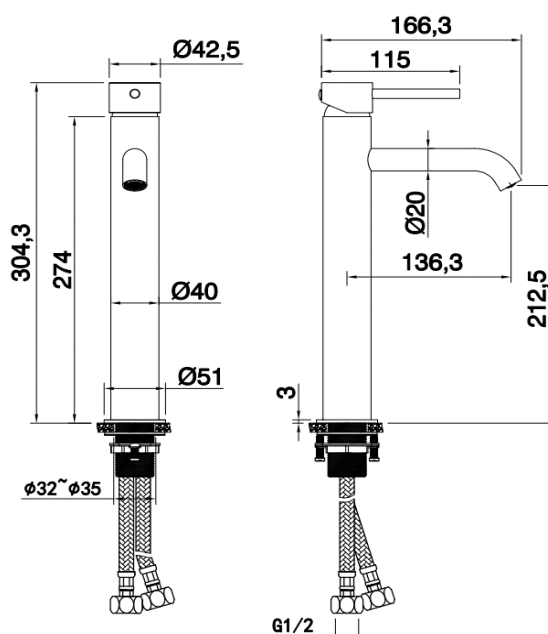

AMANI TALL BASIN MIXER MATT BLACK

Product Code	TPAMTMONMB
Weight (Kg)	1.5
Material	Brass, zinc
Finish	Matt black
Min Pressure	0.5
Max Pressure	5.0

Key features:

- Matt black finish
- Inlet connection: G 1/2" Tail end M10 400mm hose
- 35mm ceramic cartridge
- 5 year guarantee*
- Neoperl Aerator
- Electroplated finish
- Sedal cartridge

Description:

Elegantly rounded design, Amani is an ideal partner for soft edges and round suites. Made from solid brass with zinc handles, all in a matt black finish. It is suitable for use with all plumbing systems with a minimum operating pressure of 0.5 bar.

Flow rates (litres per minute)

System Pressure	0.1 Bar	0.2 Bar	0.3 Bar	0.5 Bar	1.0 Bar	1.5 Bar	2.0 Bar	3.0 Bar	4.0 Bar	5.0 Bar
	-	-	-	2.3	2.7	-	3.8	4.0	4.2	4.5

All dimensions are approximate and subject to normal variation. Although every effort is made not to change the above product specification, Lecico reserve the right to do so without prior notification if necessary. All guarantees are against manufacturers defects. Full information on guarantees available upon request.