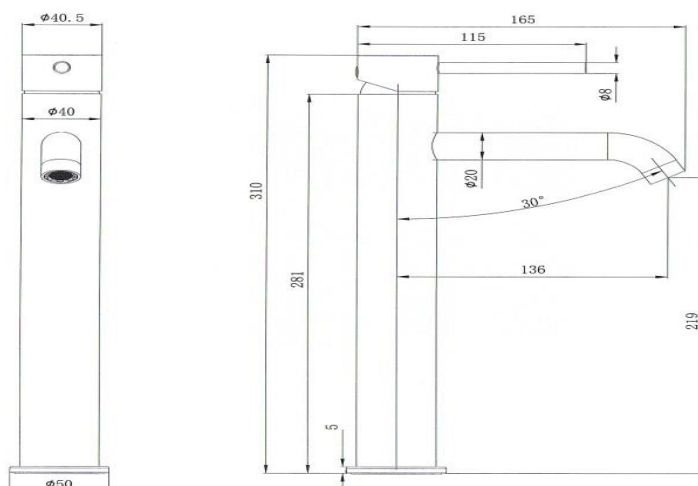

Flow rates (litres per minute)

System Pressure	0.1 Bar	0.2 Bar	0.3 Bar	0.5 Bar	1.0 Bar	1.5 Bar	2.0 Bar	3.0 Bar	4.0 Bar	5.0 Bar
	-	-	-	2.3	2.7	-	3.8	4.0	4.2	4.5

All dimensions are approximate and subject to normal variation. Although every effort is made not to change the above product specification, Lecico reserve the right to do so without prior notification if necessary. All guarantees are against manufacturers defects. Full information on guarantees available upon request.