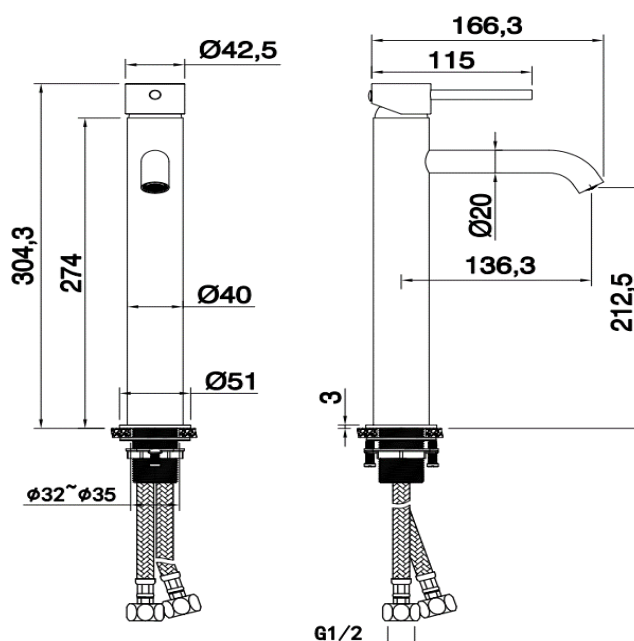

AMANI TALL BASIN MIXER CHROME

| | |
|---------------------|-------------------|
| Product Code | TPAMTMONCH |
| Weight (Kg) | 1.5 |
| Material | Brass, zinc |
| Finish | Chrome |
| Min Pressure | 0.5 |
| Max Pressure | 5.0 |

Key features:

- Chrome finish
- Inlet connection: G 1/2"
Tail end M10 400mm hose
- 35mm ceramic cartridge
- 10 year guarantee*
- Neoperl Aerator
- Electroplated finish
- Sedal cartridge

Description:

Elegantly rounded design, Amani is an ideal partner for soft edges and round suites. Made from solid brass with zinc handles, all in a chrome finish. It is suitable for use with all plumbing systems with a minimum operating pressure of 0.5 bar.

Flow rates (litres per minute)

| System Pressure | 0.1 Bar | 0.2 Bar | 0.3 Bar | 0.5 Bar | 1.0 Bar | 1.5 Bar | 2.0 Bar | 3.0 Bar | 4.0 Bar | 5.0 Bar |
|-----------------|---------|---------|---------|---------|---------|---------|---------|---------|---------|---------|
| | - | - | - | 2.3 | 2.7 | - | 3.8 | 4.0 | 4.2 | 4.5 |