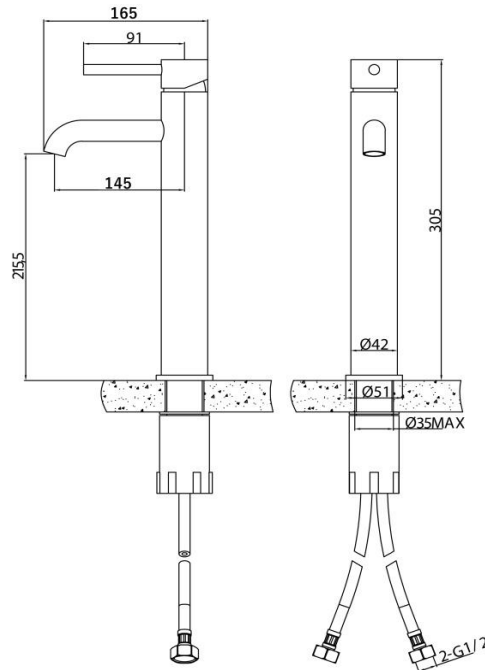

## AMANI TALL BASIN MIXER BRUSHED GOLD

<b>Product Code</b>	<b>TPAMTMONBG</b>
<b>Weight (Kg)</b>	1.5
<b>Material</b>	Brass, zinc
<b>Finish</b>	Brushed Brass
<b>Min Pressure</b>	0.5
<b>Max Pressure</b>	5.0

### Key features:

- Brushed gold finish
- Inlet connection: G 1/2" Tail end M10 400mm hose
- 35mm ceramic cartridge
- 5 year guarantee\*
- Neoperl Aerator
- PVD coated
- Sedal Cartridge

### Description:

Elegantly rounded design, Amani is an ideal partner for soft edges and round suites. Made from solid brass with zinc handles, all in a brushed gold finish. It is suitable for use with all plumbing systems with a minimum operating pressure of 0.5 bar.

### Flow rates (litres per minute)

System Pressure	0.1 Bar	0.2 Bar	0.3 Bar	0.5 Bar	1.0 Bar	1.5 Bar	2.0 Bar	3.0 Bar	4.0 Bar	5.0 Bar
	-	-	-	2.3	2.7	-	3.8	4.0	4.2	4.5

All dimensions are approximate and subject to normal variation. Although every effort is made not to change the above product specification, Lecico reserve the right to do so without prior notification if necessary. All guarantees are against manufacturers defects. Full information on guarantees available upon request.