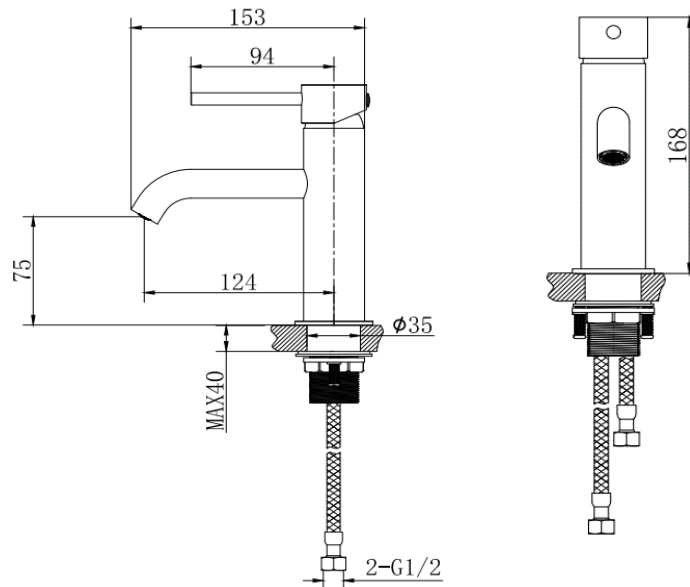

AMANI BASIN MIXER MATT BLACK

Product Code	TPAMMONMB
Weight (Kg)	1.44
Material	Brass, zinc
Finish	Matt Black
Min Pressure	0.5
Max Pressure	5.0

Key features:

- Matt black finish
- Inlet connection: G 1/2" Tail end M10 400mm hose
- 35mm ceramic cartridge
- 5 year guarantee*
- Neoperl Aerator
- Electroplated finish
- Sedal cartridge

Description:

Elegantly rounded design, Amani is an ideal partner for soft edges and round suites. Made from solid brass with zinc handles, all in a brushed gold finish. It is suitable for use with all plumbing systems with a minimum operating pressure of 0.5 bar.

Flow Rates (Litres per minute)

System Pressure	0.1 Bar	0.2 Bar	0.3 Bar	0.5 Bar	1.0 Bar	1.5 Bar	2.0 Bar	3.0 Bar	4.0 Bar	5.0 Bar
	-	-	-	2.1	2.6	-	3.6	3.9	4.2	4.3

All dimensions are approximate and subject to normal variation. Although every effort is made not to change the above product specification, Lecico reserve the right to do so without prior notification if necessary. All guarantees are against manufacturers defects. Full information on guarantees available upon request.