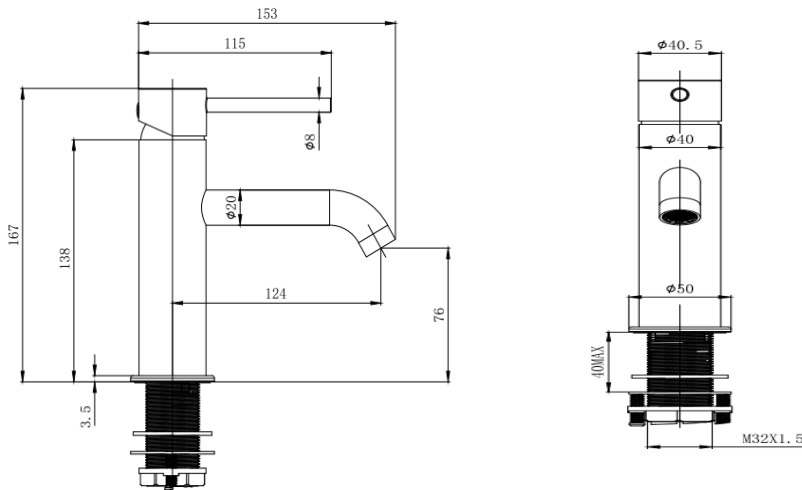

# AMANI BASIN MIXER GUNMETAL GREY

<b>Product Code</b>	<b>TPAMMONGM</b>
<b>Weight (Kg)</b>	1.38
<b>Material</b>	Brass, zinc
<b>Finish</b>	Gunmetal Grey
<b>Min Pressure</b>	0.5
<b>Max Pressure</b>	5.0

**Key features:**

- Gunmetal grey finish
- Inlet connection: G 1/2" Tail end M10 400mm hose
- 35mm ceramic cartridge
- 5 year guarantee\*
- Neoperl Aerator
- PVD coated
- Sedal cartridge

**Description:**

Elegantly rounded design, Amani is an ideal partner for soft edges and round suites. Made from solid brass with zinc handles, all gunmetal grey finish. It is suitable for use with all plumbing systems with a minimum operating pressure of 0.5 bar.

**Flow Rates (Litres per minute)**

System Pressure	0.1 Bar	0.2 Bar	0.3 Bar	0.5 Bar	1.0 Bar	1.5 Bar	2.0 Bar	3.0 Bar	4.0 Bar	5.0 Bar
	-	-	-	2.1	2.6	-	3.6	3.9	4.2	4.3

All dimensions are approximate and subject to normal variation. Although every effort is made not to change the above product specification, Lecico reserve the right to do so without prior notification if necessary. All guarantees are against manufacturers defects. Full information on guarantees available upon request.