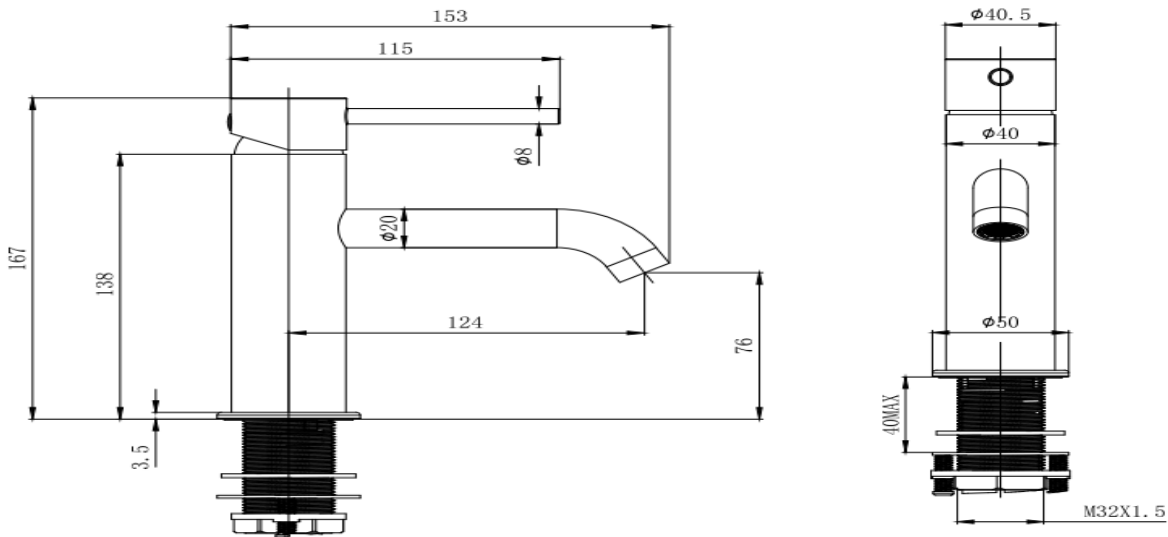

AMANI BASIN MIXER BRUSHED GOLD

Product Code	TPAMMONBG
Weight (Kg)	1.38
Material	Brass, zinc
Finish	Brushed Gold
Min Pressure	0.5
Max Pressure	5.0

Key features:

- Brushed gold finish
- Neoperl Aerator
- Sedal cartridge
- PVD coated
- Inlet connection: G 1/2" Tail end M10 400mm hose
- 35mm ceramic cartridge
- 5 year Guarantee*

Description:

Elegantly rounded design, Amani is an ideal partner for soft edges and round suites. Made from solid brass with zinc handles, all in a brushed gold finish. It is suitable for use with all plumbing systems with a minimum operating pressure of 0.5 bar.

Flow Rates (Litres per minute)

System Pressure	0.1 Bar	0.2 Bar	0.3 Bar	0.5 Bar	1.0 Bar	1.5 Bar	2.0 Bar	3.0 Bar	4.0 Bar	5.0 Bar
	-	-	-	2.1	2.6	-	3.6	3.9	4.2	4.3

All dimensions are approximate and subject to normal variation. Although every effort is made not to change the above product specification, Lecico reserve the right to do so without prior notification if necessary. All guarantees are against manufacturers defects. Full information on guarantees available upon request.