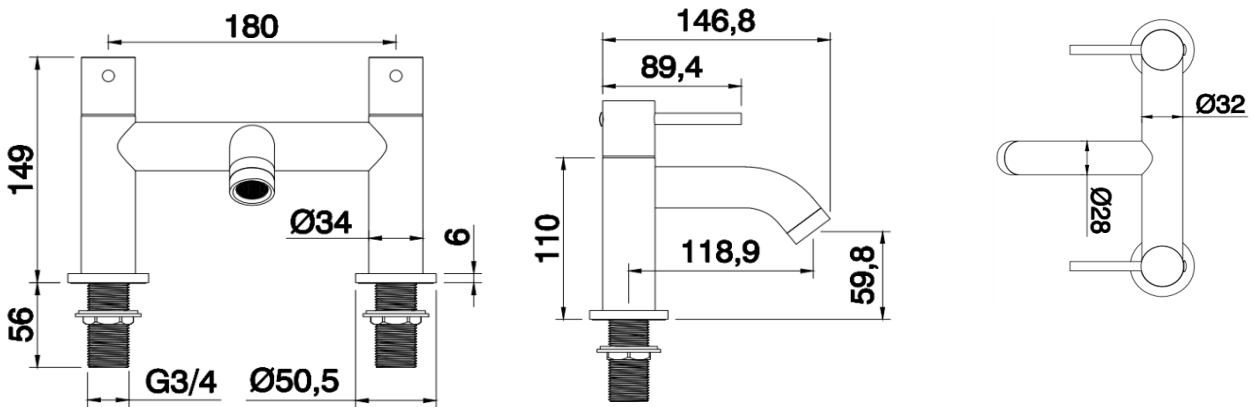

AMANI BATH FILLER MATT BLACK

Product Code	TPAMBFMB
Weight (Kg)	1.5
Material	Brass, zinc
Finish	Matt black
Min Pressure	0.5
Max Pressure	5.0

Key features:

- Neoperl aerator
- Ceramic disc valves
- G³/₄" BSP tails
- Complies with BS5412, BS EN200
- Electroplated finish
- WRAS approved

Description:

Elegantly rounded design, Amani is an ideal partner for soft edges and round suites. Made from solid brass with zinc handles, all in a matt black finish. It is suitable for use with all plumbing systems with a minimum operating pressure of 0.5 bar.

Flow Rates (Litres per minute)

System Pressure	0.1 Bar	0.2 Bar	0.3 Bar	0.5 Bar	1.0 Bar	1.5 Bar	2.0 Bar	3.0 Bar	4.0 Bar	5.0 Bar
	-	-	-	1.8	4.3	-	6.8	8.7	10.3	11.6

All dimensions are approximate and subject to normal variation. Although every effort is made not to change the above product specification, Lecico reserve the right to do so without prior notification if necessary. All guarantees are against manufacturers defects. Full information on guarantees available upon request.