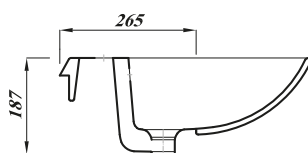

Atlas

ATLAS ULTRA THIN LIPPED ROUND 55CM 1TH SEMI-RECESSED BASIN

Product Code	TLSRR55BA1
Weight (Kg)	14.1
Material	Vitreous China
Tap holes	1
Fixings	Not included
Extras	Bottle Trap - BOTRAPCH

*Tap not included

Key features:

- UKCA Complaint
- Chrome effect overflow ring
- Internal overflow
- Thin lipped design
- Lifetime ceramic guarantee*

Description:

These thin lipped modern designed basins are made using the latest fireclay technology, our designers have hand-crafted beautiful basins with smooth lines and sharp minimal profiles. Not suitable for use with full or semi-pedestal.