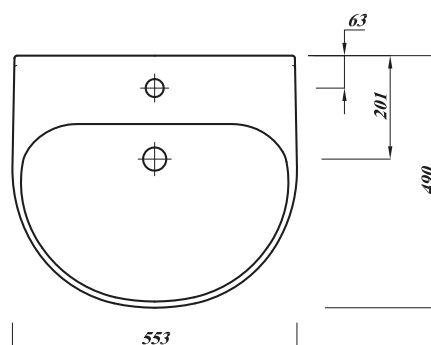

Atlas

ATLAS ULTRA THIN LIPPED ROUND 55CM 1TH SEMI-RECESSED BASIN

Product Code	TLSRR55BA1
Weight (Kg)	14.1
Material	Vitreous China
Tap holes	1
Fixings	Not included
Extras	Bottle Trap - BOTRAPCH

*Tap not included

Key features:

- UKCA Complaint
- Chrome effect overflow ring
- Internal overflow
- Thin lipped design
- Lifetime ceramic guarantee*

Description:

These thin lipped modern designed basins are made using the latest fireclay technology, our designers have hand-crafted beautiful basins with smooth lines and sharp minimal profiles. Not suitable for use with full or semi-pedestal.