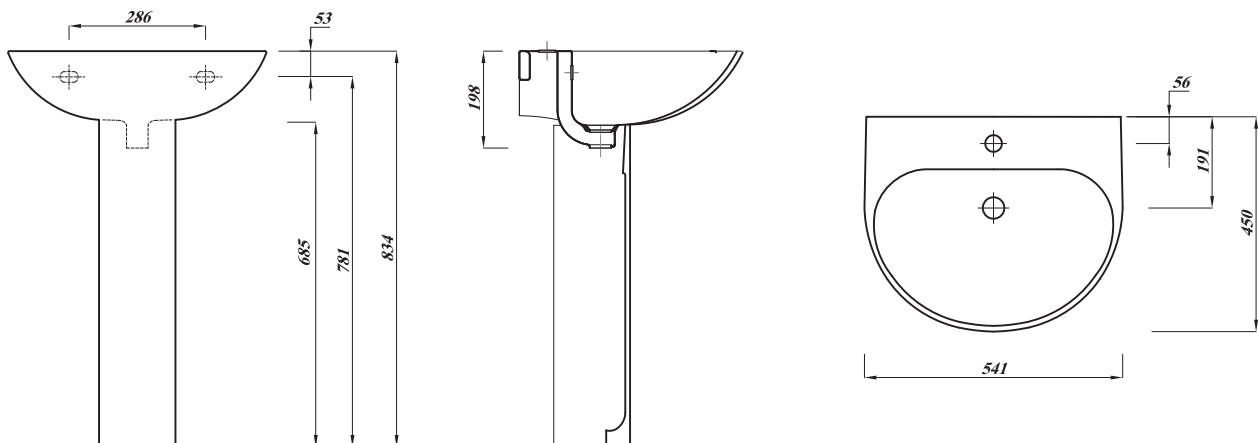

## ATLAS ULTRA THIN LIPPED ROUND 55CM BASIN 1TH

<b>Product Code</b>	<b>TLR55BA1</b>
<b>Weight (Kg)</b>	13.1
<b>Material</b>	Fireclay
<b>Tap holes</b>	1
<b>Fixings</b>	Not included
<b>Extras</b>	Pedestal - LGWHPE, Semi-Pedestal - MDWHSPE, Bottle Trap - BOTRAPCH

### Description:

These thin lipped contemporary basins are made using the latest technology, our designers have crafted beautiful basins with smooth lines and sharp minimal profiles.

All dimensions are approximate and subject to normal variation. Although every effort is made not to change the above product specification, Lecico reserve the right to do so without prior notification if necessary. All guarantees are against manufacturers defects. Full information on guarantees available upon request.