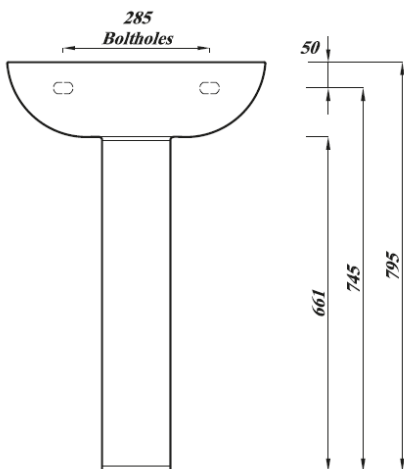

ATLAS PROFESSIONAL COLLECTION

SAKKARA BASIN - 55CM 1 TH

Product Code	SKWHBA1
Weight (Kg)	12.3
Material	Vitreous China
Tap holes	1
Fixings	Bracket - BRACK / Fixing bolts - FBWB
Extras	Bottle trap - BOTRAPCH / Waste - TPOPRNEW / TPOPUNS
Suitable Pedestals	Full ped - SKWHPE Half ped - NLGWSPE

Key features:

- CE Compliant
- Internal overflow
- Clean design
- Chrome effect overflow ring

Description:

Simple styling never goes out of fashion.

All dimensions are approximate and subject to normal ceramic variation. Although every effort is made not to change the above product specification, Lecico reserve the right to do so without prior notification if necessary. Lifetime ceramic guarantee against manufacturers defects. Full information on guarantees available upon request.