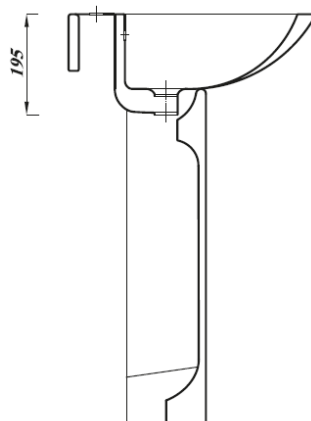

ATLAS PROFESSIONAL COLLECTION

SAKKARA BASIN - 55CM 1 TH

Product Code	SKWHBA1
Weight (Kg)	12.3
Material	Vitreous China
Tap holes	1
Fixings	Bracket - BRACK / Fixing bolts - FBWB
Extras	Bottle trap - BOTRAPCH / Waste - TPOPRNEW / TPOPUNS
Suitable Pedestals	Full ped - SKWHPE Half ped - NLGWSPE

Key features:

- CE Compliant
- Internal overflow
- Clean design
- Chrome effect overflow ring

Description:

Simple styling never goes out of fashion.

All dimensions are approximate and subject to normal ceramic variation. Although every effort is made not to change the above product specification, Lecico reserve the right to do so without prior notification if necessary. Lifetime ceramic guarantee against manufacturers defects. Full information on guarantees available upon request.