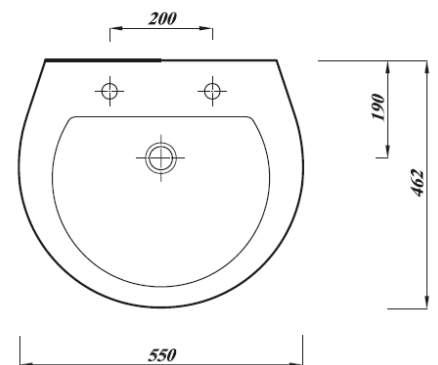

ATLAS PROFESSIONAL COLLECTION

SAKKARA BASIN - 55CM 1 TH

Product Code	SKWHBA1
Weight (Kg)	12.3
Material	Vitreous China
Tap holes	1
Fixings	Bracket - BRACK / Fixing bolts - FBWB
Extras	Bottle trap - BOTRAPCH / Waste - TPOPRNEW / TPOPUNS
Suitable Pedestals	Full ped - SKWHPE Half ped - NLGWSPE

Key features:

- CE Compliant
- Internal overflow
- Clean design
- Chrome effect overflow ring

Description:

Simple styling never goes out of fashion.

All dimensions are approximate and subject to normal ceramic variation. Although every effort is made not to change the above product specification, Lecico reserve the right to do so without prior notification if necessary. Lifetime ceramic guarantee against manufacturers defects. Full information on guarantees available upon request.