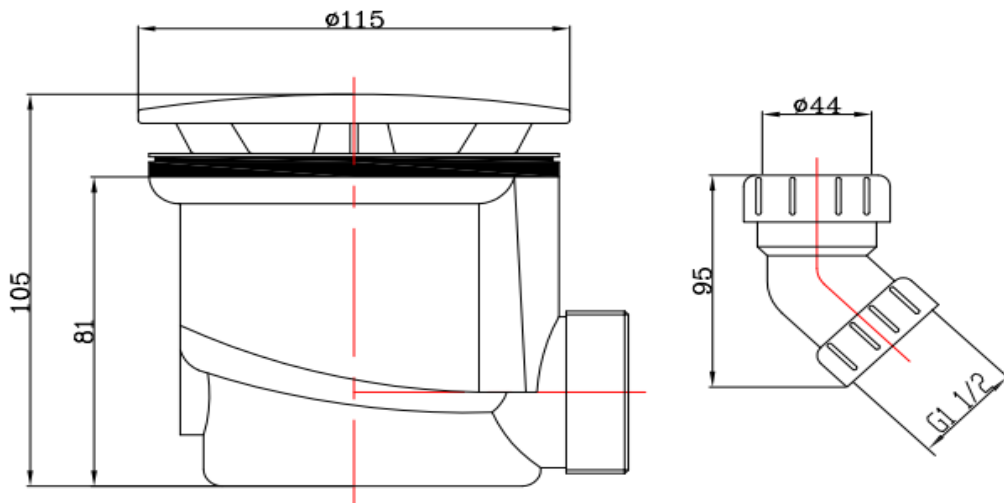

SHOWER WASTE 90MM BRUSHED MATT BLACK

Product Code	SHWSTMB
Colour	Brushed Gold
Weight (Kg)	0.38
Material	Stainless Steel, ABS

Key features:

- G1-1/2" BSP Male thread
- Modern design
- Brass body
- Electroplated finish

Description:

Min. 0.2 bar, Max. 5.0 bar

A compact 90 mm shower tray waste constructed from stainless steel and ABS, finished in matt black. Compatible with standard 1½" BSP shower tray outlets.

All dimensions are approximate and subject to normal variation. Although every effort is made not to change the above product specification, Lecico reserve the right to do so without prior notification if necessary.