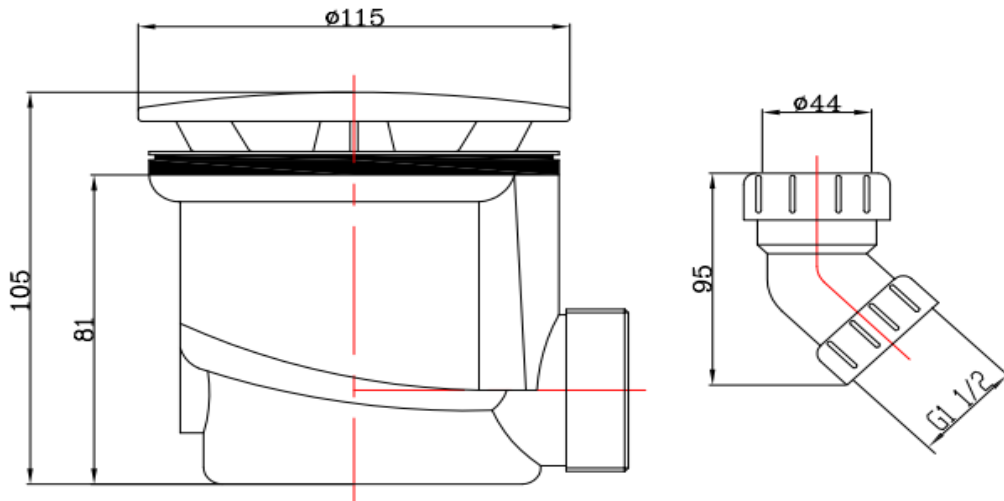

SHOWER WASTE 90MM GUNMETAL GREY

Product Code	SHWSTGM
Colour	Gunmetal Grey
Weight (Kg)	0.38
Material	Stainless Steel, ABS

Key features:

- G1-1/2" BSP Male thread
- Modern design
- Brass body
- PVD coated

Description:

Min. 0.2 bar, Max. 5.0 bar

A compact 90 mm shower tray waste constructed from stainless steel and ABS, finished in gunmetal grey.

Compatible with standard 1½" BSP shower tray outlets.

All dimensions are approximate and subject to normal variation. Although every effort is made not to change the above product specification, Lecico reserve the right to do so without prior notification if necessary.