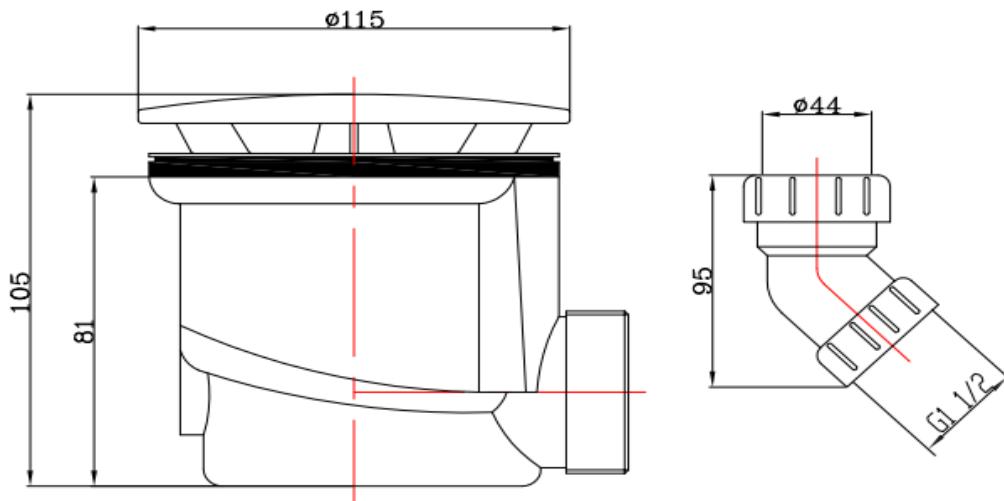

SHOWER WASTE 90MM BRUSHED GOLD

Product Code	SHWSTBG
Colour	Brushed Gold
Weight (Kg)	0.38
Material	Stainless Steel, ABS

Key features:

- G1-1/2" BSP Male thread
- Modern design
- Brass body
- PVD coated

Description:

Min. 0.2 bar, Max. 5.0 bar

A compact 90 mm shower tray waste constructed from stainless steel and ABS, finished in brushed gold. Compatible with standard 1½" BSP shower tray outlets.

All dimensions are approximate and subject to normal variation. Although every effort is made not to change the above product specification, Lecico reserve the right to do so without prior notification if necessary.