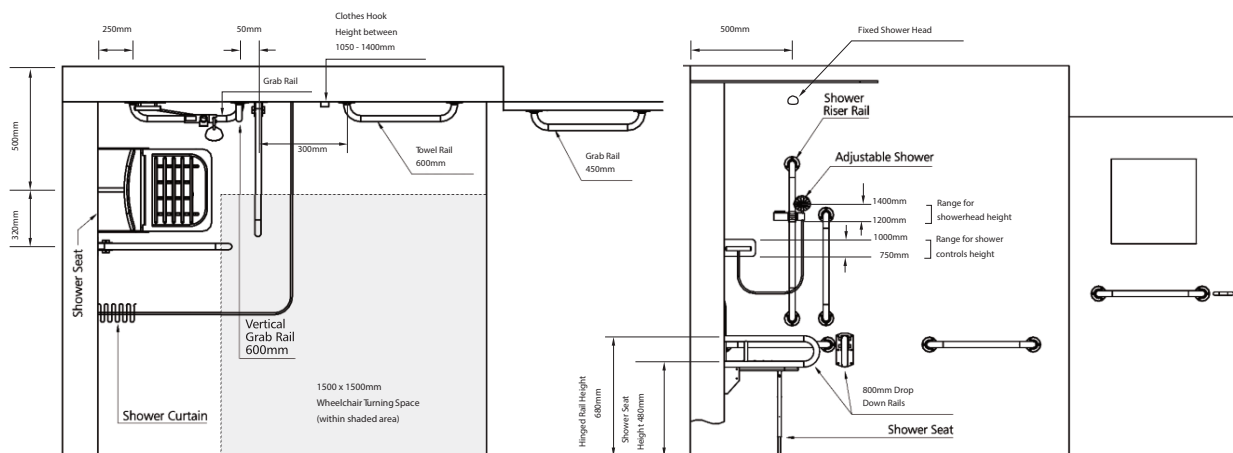

## EXPOSED SHOWER DOC M PACK (WHITE RAILS)

<b>Product Code</b>	<b>SHWRPKEXPWH</b>
<b>Weight (Kg)</b>	28.7
<b>Material</b>	Mixed Plastics and Metals
<b>TMV3 Approved</b>	Yes
<b>Valve Operating Pressure</b>	0.2 to 5 bar
<b>Grab Rails</b>	Exposed White Rails
<b>RAL Colour</b>	White - 9016
<b>LRV</b>	87.67

### Included in Pack:

- Exposed Thermostatic Sequential shower valve
- Exposed two way diverter valve
- Vandal resistant fixed shower head & feed pipe
- Riser kit with shower head and hose
- 2 Hinged support rails
- 3 60cm Grab rails, 1 45cm grab rail & 1 robe hook
- Slider bracket
- Shower curtain rail
- 2 Weighted shower curtains
- DocM padded shower seat with legs

### Description:

- The Lecico shower pack contains all components required to ensure compliance to DocM and BS8300:2009.
- Anti-vandal fixed shower head is WRAS approved
- Factory set at 43°C to prevent scalding
- TMV3 scheme approved
- Complies with HTM64
- WRAS approved