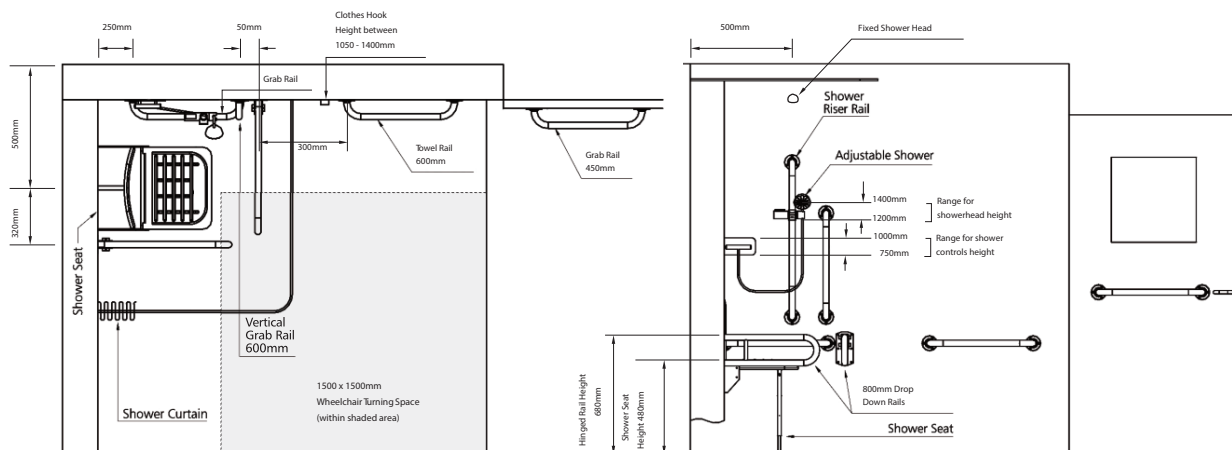

Atlas

EXPOSED SHOWER DOC M PACK (SATIN S/S RAILS)

Product Code	SHWRPKEXPSS
Weight (Kg)	28.3
Material	Mixed Plastics and Metals
TMV3 Approved	Yes
Valve Operating Pressure	0.2 to 5 bar
Grab Rails	Exposed Satin S/S Rails
LRV	41

Included in Pack:

- Exposed Thermostatic Sequential shower valve
- Exposed two way diverter valve
- Vandal resistant fixed shower head & feed pipe
- Riser kit with shower head and hose
- 2 Hinged support rails
- 3 60cm Grab rails, 1 45cm grab rail & 1 robe hook
- Slider bracket
- Shower curtain rail
- 2 Weighted shower curtains
- DocM padded shower seat with legs

Description:

- The Lecico shower pack contains all components required to ensure compliance to DocM and BS8300:2009.
- Anti-vandal fixed shower head is WRAS approved
- Factory set at 43°C to prevent scalding
- TMV3 scheme approved
- Complies with HTM64
- WRAS approved