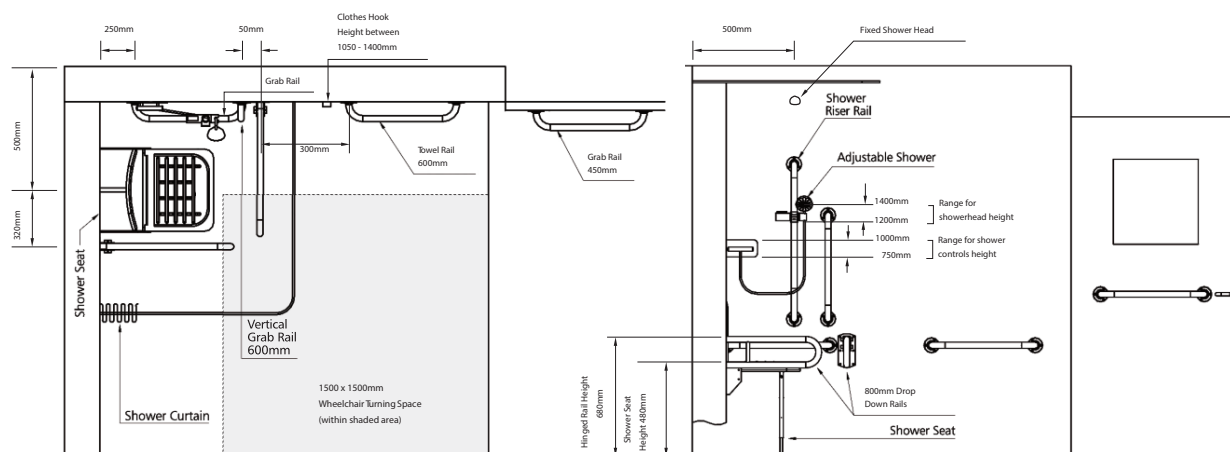

Atlas

EXPOSED SHOWER DOC M PACK (POLISHED S/S RAILS)

Product Code	SHWRPKEXPSP
Weight (Kg)	28.3
Material	Mixed Plastics and Metals
TMV3 Approved	Yes
Valve Operating Pressure	0.2 to 5 bar
Grab Rails	Exposed Polished S/S Rails
LRV	58

Included in Pack:

- Exposed Thermostatic Sequential shower valve
- Exposed two way diverter valve
- Vandal resistant fixed shower head & feed pipe
- Riser kit with shower head and hose
- 2 Hinged support rails
- 3 60cm Grab rails, 1 45cm grab rail & 1 robe hook
- Slider bracket
- Shower curtain rail
- 2 Weighted shower curtains
- DocM padded shower seat with legs

Description:

- The Lecico shower pack contains all components required to ensure compliance to DocM and BS8300:2009.
- Anti-vandal fixed shower head is WRAS approved
- Factory set at 43°C to prevent scalding
- TMV3 scheme approved
- Complies with HTM64
- WRAS approved