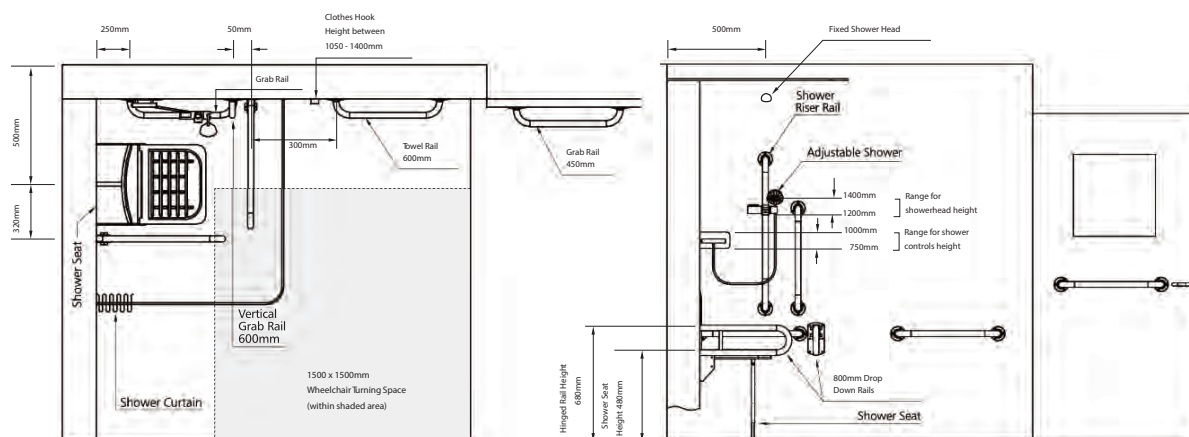

Atlas

EXPOSED SHOWER DOC M PACK (GREY RAILS)

Product Code	SHWRPKEXPGR
Weight (Kg)	28.7
Material	Mixed Plastics and Metals
TMV3 Approved	Yes
Valve Operating Pressure	0.2 to 5 bar
Grab Rails	Exposed Grey Rails
RAL Colour	Grey - 7005
LRV	18.52

Included in Pack:

- Exposed Thermostatic Sequential shower valve
- Exposed two way diverter valve
- Vandal resistant fixed shower head & feed pipe
- Riser kit with shower head and hose
- 2 Hinged support rails
- 3 60cm Grab rails, 1 45cm grab rail & 1 robe hook
- Slider bracket
- Shower curtain rail
- 2 Weighted shower curtains
- DocM padded shower seat with legs

Description:

- The Lecico shower pack contains all components required to ensure compliance to DocM and BS8300:2009.
- Anti-vandal fixed shower head is WRAS approved
- Factory set at 43°C to prevent scalding
- TMV3 scheme approved
- Complies with HTM64
- WRAS approved