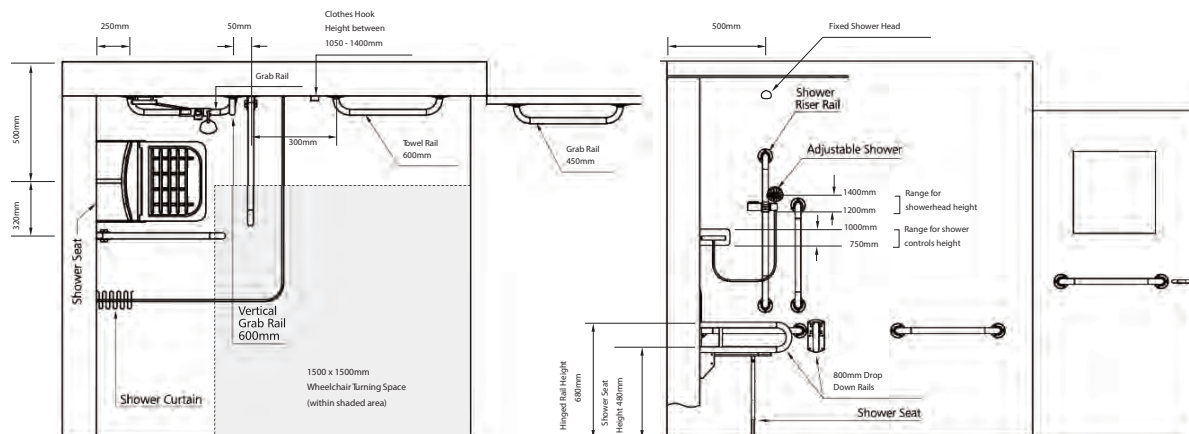

Atlas

EXPOSED SHOWER DOC M PACK (BLUE RAILS)

| | |
|---------------------------------|---------------------------|
| Product Code | SHWRPKEXPBL |
| Weight (Kg) | 28.7 |
| Material | Mixed Plastics and Metals |
| TMV3 Approved | Yes |
| Valve Operating Pressure | 0.2 to 5 bar |
| Grab Rails | Exposed Blue Rails |
| RAL Colour | Blue - 5011 |
| LRV | 5.52 |

Included in Pack:

- Exposed Thermostatic Sequential shower valve
- Exposed two way diverter valve
- Vandal resistant fixed shower head & feed pipe
- Riser kit with shower head and hose
- 2 Hinged support rails
- 3 60cm Grab rails, 1 45cm grab rail & 1 robe hook
- Slider bracket
- Shower curtain rail
- 2 Weighted shower curtains
- DocM padded shower seat with legs

Description:

- The Lecico shower pack contains all components required to ensure compliance to DocM and BS8300:2009.
- Anti-vandal fixed shower head is WRAS approved
- Factory set at 43°C to prevent scalding
- TMV3 scheme approved
- Complies with HTM64
- WRAS approved