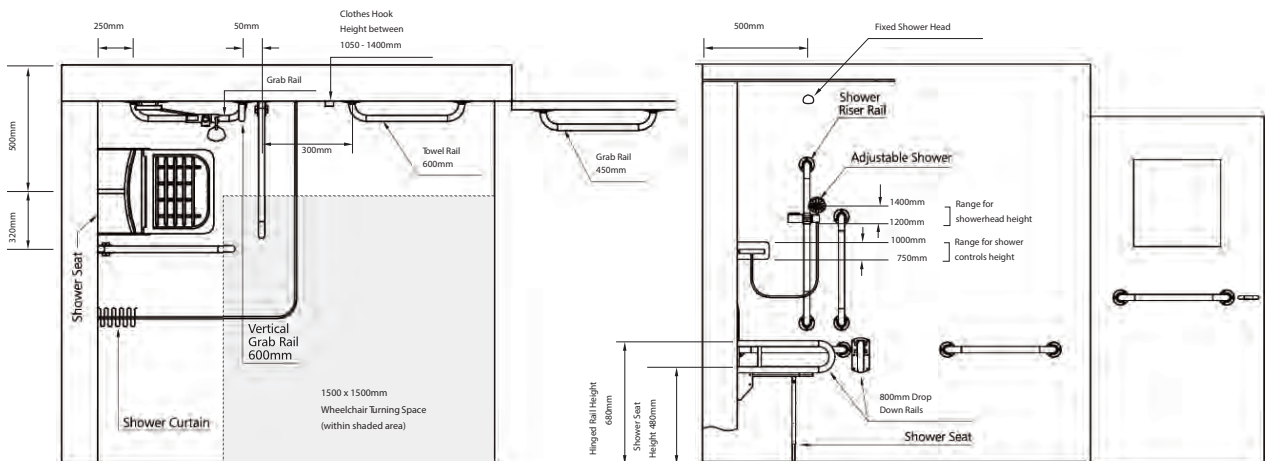

Atlas

CONCEALED SHOWER DOC M PACK (BLUE RAILS)

Product Code	SHWRPKCONBL
Weight (Kg)	28.5
Material	Mixed Plastics and Metals
TMV3 Approved	Yes
Valve Operating Pressure	0.2 to 5 bar
Grab Rails	Concealed Blue Rails
RAL Colour	Blue - 5011
LRV	5.52

Included in Pack:

- Concealed Thermostatic Sequential shower valve
- Concealed two way diverter valve
- Vandal resistant fixed shower head & feed pipe
- Riser kit with shower head and hose
- 2 Hinged support rails
- 3 60cm Grab rails, 1 45cm grab rail & 1 robe hook
- Slider bracket
- Shower curtain rail
- 2 Weighted shower curtains
- DocM padded shower seat with legs

Description:

- The Lecico shower pack contains all components required to ensure compliance to DocM and BS8300:2009.
- Anti-vandal fixed shower head is WRAS approved
- Factory set at 43°C to prevent scalding
- TMV3 scheme approved
- Complies with HTM64
- WRAS approved