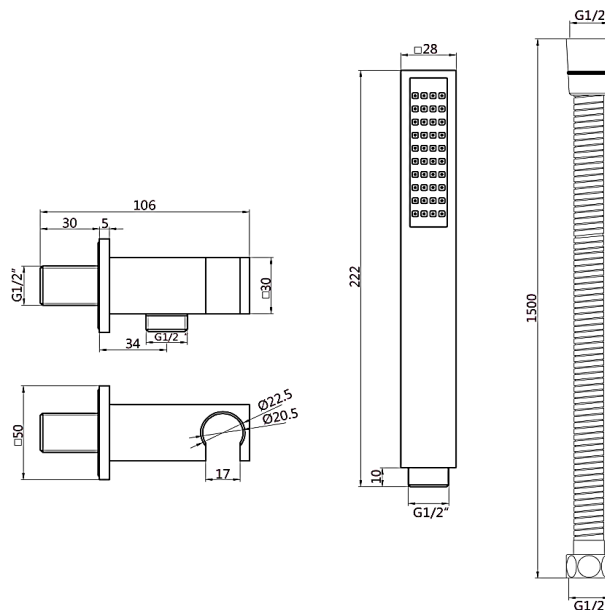

RAMIRA SHOWER WALL BRACKET AND HANDSET KIT MATT BLACK

Product Code	SHRAWBMB
Weight (Kg)	0.8
Material	Brass, stainless steel, ABS
Finish	Matt black
Min Pressure	0.5
Max Pressure	5.0
<i>All pressure in bar. All flow in L/Min</i>	

Key features:

- G1/2" inlet and outlet
- 1.5m G1/2" stainless steel shower hose
- Integrated wall elbow outlet and handset holder
- Electroplated finish

Description:

Compact, versatile, and finished in matt black, made with a durable brass construction with refined contemporary design. Featuring a single-mode ABS shower handset, stainless steel hose, and integrated brass wall outlet and holder.

All dimensions are approximate and subject to ceramic variation. Although every effort is made not to change the above product specification, Lecico reserve the right to do so without prior notification if necessary.
 *Against manufacturers defects. Full information on guarantees available upon request.