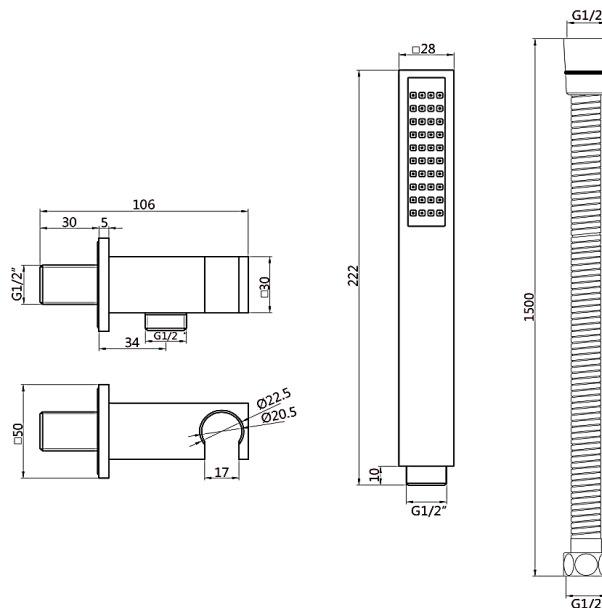

# RAMIRA SHOWER WALL BRACKET AND HANDSET KIT GUNMETAL GREY

<b>Product Code</b>	<b>SHRAWBGM</b>
<b>Weight (Kg)</b>	0.8
<b>Material</b>	Brass, stainless steel, ABS
<b>Finish</b>	Gunmetal grey
<b>Min Pressure</b>	0.5
<b>Max Pressure</b>	5.0
<i>All pressure in bar. All flow in L/Min</i>	

**Key features:**

- G1/2" inlet and outlet
- 1.5m G1/2" stainless steel shower hose
- Integrated wall elbow outlet and handset holder
- PVD coated

**Description:**

Compact, versatile, and finished in gunmetal grey, made with a durable brass construction with refined contemporary design. Featuring a single-mode ABS shower handset, stainless steel hose, and integrated brass wall outlet and holder.

All dimensions are approximate and subject to normal variation. Although every effort is made not to change the above product specification, Lecico reserve the right to do so without prior notification if necessary.  
 \*Against manufacturers defects. Full information on guarantees available upon request.