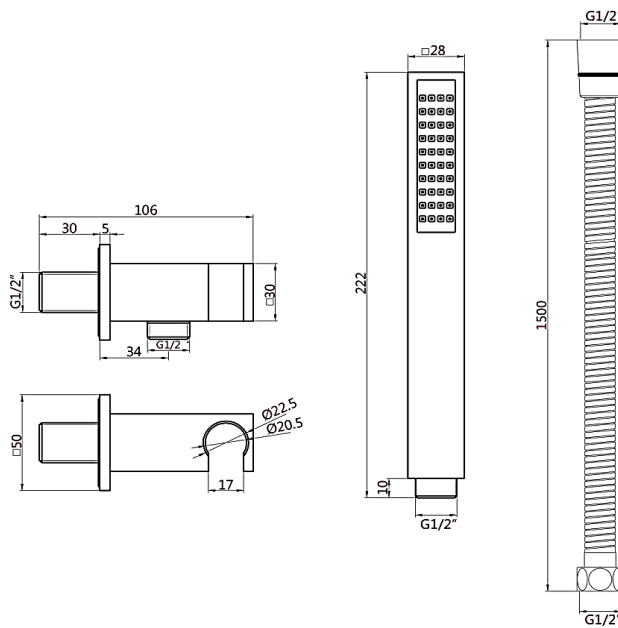

RAMIRA SHOWER WALL BRACKET AND HANDSET KIT CHROME

Product Code	SHRAWBCH
Weight (Kg)	0.8
Material	Brass, stainless steel, ABS
Finish	Chrome
Min Pressure	0.5
Max Pressure	5.0
<i>All pressure in bar. All flow in L/Min</i>	

Key features:

- G1/2" inlet and outlet
- 1.5m G1/2" stainless steel shower hose
- Integrated wall elbow outlet and handset holder
- Electroplated finish

Description:

Compact, versatile, and finished in chrome, made with a durable brass construction with refined contemporary design. Featuring a single-mode ABS shower handset, stainless steel hose, and integrated brass wall outlet and holder.

All dimensions are approximate and subject to normal variation. Although every effort is made not to change the above product specification, Lecico reserve the right to do so without prior notification if necessary.
 *Against manufacturers defects. Full information on guarantees available upon request.