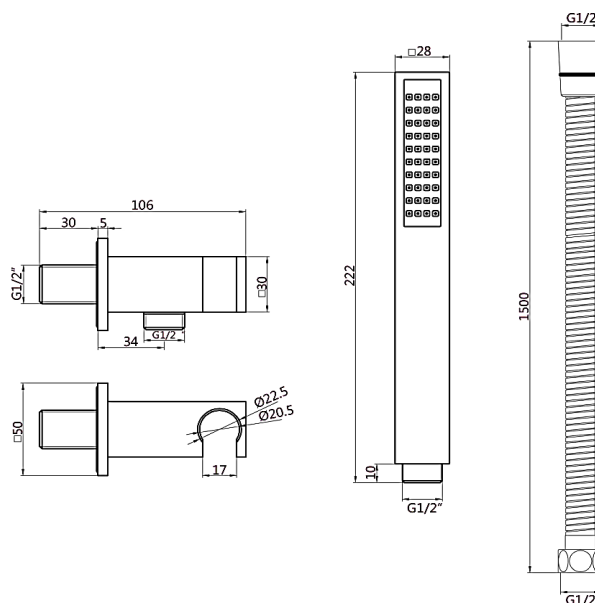

Design Series

RAMIRA SHOWER WALL BRACKET AND HANDSET KIT BRUSHED GOLD

Product Code	SHRAWBBG
Weight (Kg)	0.8
Material	Brass, stainless steel, ABS
Finish	Brushed gold
Min Pressure	0.5
Max Pressure	5.0
<i>All pressure in bar. All flow in L/Min</i>	

Key features:

- G1/2" inlet and outlet
- 1.5m G1/2" stainless steel shower hose
- Integrated wall elbow outlet and handset holder
- PVD coated

Description:

Compact, versatile, and finished in brushed gold, made with a durable brass construction with refined contemporary design. Featuring a single-mode ABS shower handset, stainless steel hose, and integrated brass wall outlet and holder.

All dimensions are approximate and subject to normal variation. Although every effort is made not to change the above product specification, Lecico reserve the right to do so without prior notification if necessary.

*Against manufacturers defects. Full information on guarantees available upon request.