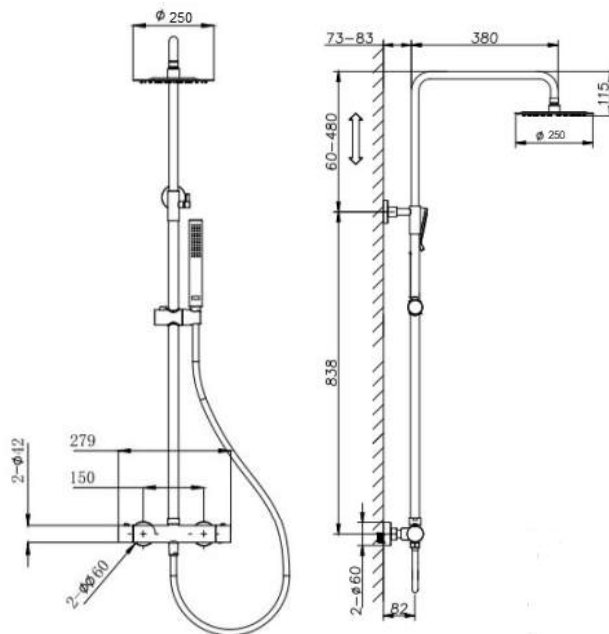

# RAMIRA ROUND THERMO SHOWER VALVE WITH RISER KIT CHROME

<b>Product Code</b>	<b>SHRATSMKCH</b>
<b>Weight (Kg)</b>	4.5
<b>Material</b>	Brass, ABS
<b>Finish</b>	Chrome
<b>Min Pressure</b>	0.5
<b>Max Pressure</b>	5.0
<i>All pressure in bar. All flow in L/Min</i>	

**Key features:**

- Easy fit brass connectors
- G1/2" outlet connection
- Pre-set to 38°C (with override to 48°C)
- Electroplated finish
- Integrated check valve

**Description:**

A contemporary thermostatic shower. Integrated ceramic disc diverter for reliable control. Includes a brass single-mode handset, PVC 1.5 m hose, and telescopic adjustable stainless steel riser rail. Featuring Cool Touch bar-valve technology and automatic shut-off

**Flow Rates** (Litres per minute)

System Pressure	0.1 Bar	0.2 Bar	0.3 Bar	0.5 Bar	1.0 Bar	1.5 Bar	2.0 Bar	3.0 Bar	4.0 Bar	5.0 Bar
<b>Handset</b>	-	-	-	2.2	4.8	-	7.3	8.2	8.4	8.3
<b>Showerhead</b>	-	-	-	2.3	4.9	-	7.4	8.2	8.4	8.3

All dimensions are approximate and subject to normal ceramic variation. Although every effort is made not to change the above product specification, Lecico reserve the right to do so without prior notification if necessary. \*Against manufacturers defects. Full information on guarantees available upon request.