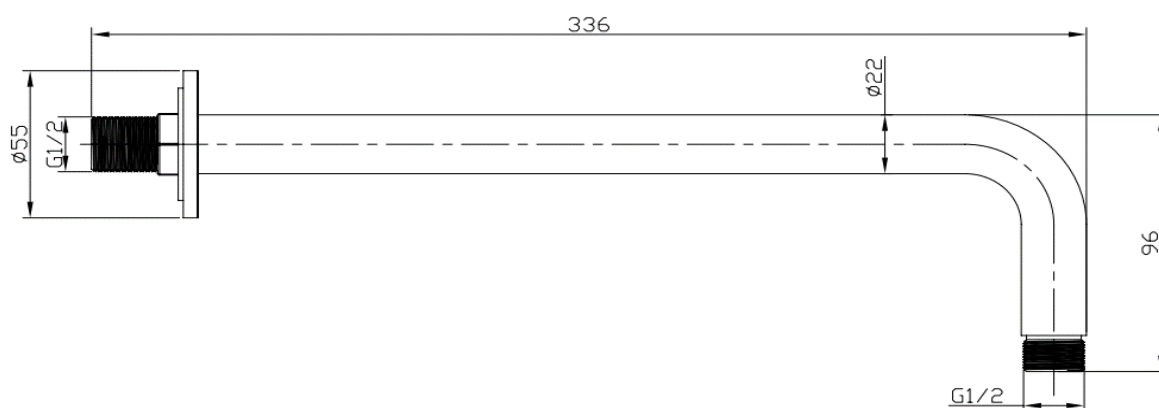

## RAMIRA SHOWER ARM GUNMETAL GREY

<b>Product Code</b>	<b>SHRASAGM</b>
<b>Weight (Kg)</b>	0.38
<b>Material</b>	Brass, stainless steel
<b>Finish</b>	Gunmetal Grey

### Key features:

- G1/2" BSP external (male) thread
- PVD coated
- Brass body
- Modern design

### Description:

Made from a solid brass body with a stainless steel inlet connector. Finished in gunmetal grey to BS EN 248, it provides a polished contemporary look. Designed for easy installation and compatibility with all plumbing systems, this 300mm arm offers a clean, minimal connection for overhead shower heads.

All dimensions are approximate and subject to normal variation. Although every effort is made not to change the above product specification, Lecico reserve the right to do so without prior notification if necessary.