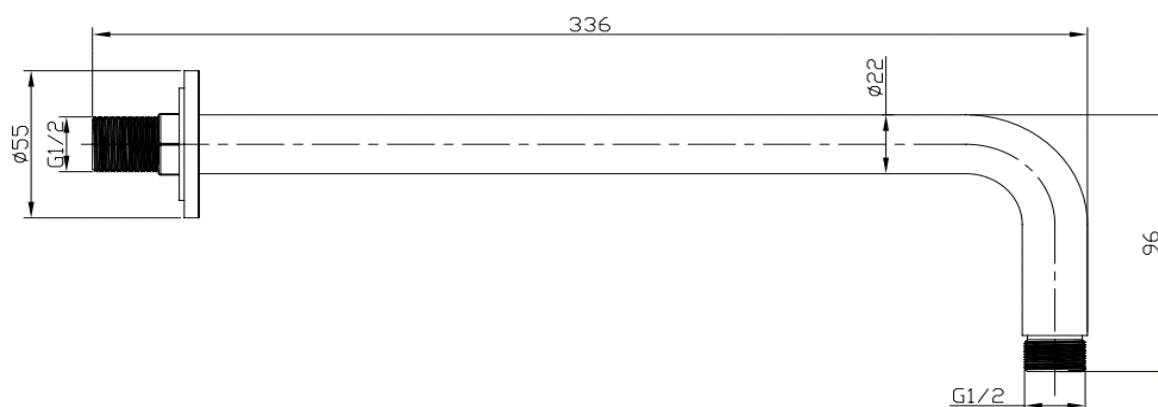

RAMIRA SHOWER ARM BRUSHED GOLD

Product Code	SHRASABG
Weight (Kg)	0.38
Material	Brass, stainless steel
Finish	Brushed gold

Key features:

- G1/2" BSP external (male) thread
- PVD coated
- Brass body
- Modern design

Description:

Made from a solid brass body with a stainless steel inlet connector. Finished in brushed gold to BS EN 248, it provides a polished contemporary look. Designed for easy installation and compatibility with all plumbing systems, this 300mm arm offers a clean, minimal connection for overhead shower heads.

All dimensions are approximate and subject to normal variation. Although every effort is made not to change the above product specification, Lecico reserve the right to do so without prior notification if necessary.