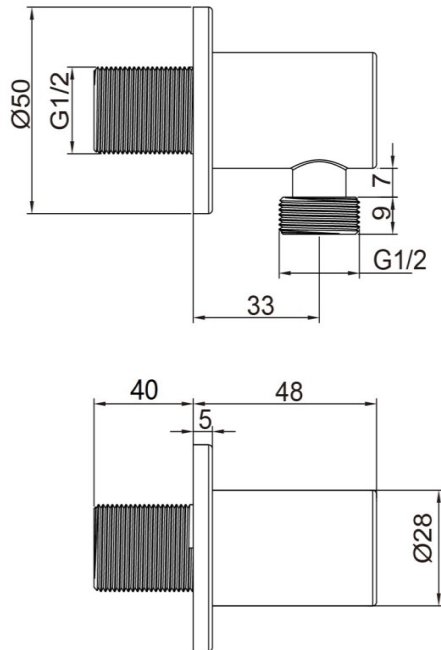

RAMIRA OUTLET ELBOW MATT BLACK

Product Code	SHRAELMB
Colour	Matt black finish
Weight (Kg)	0.2
Material	Brass

Key features:

- G1/2" BSP tail fitting
- Electroplated finish
- Modern design
- Brass body

Description:

Featuring a solid brass body and a matt black finish to BS EN 248. Designed for reliable performance across all plumbing systems, it delivers a neat and secure wall connection for shower hoses while maintaining a clean, contemporary aesthetic.

All dimensions are approximate and subject to normal variation. Although every effort is made not to change the above product specification, Lecico reserve the right to do so without prior notification if necessary.