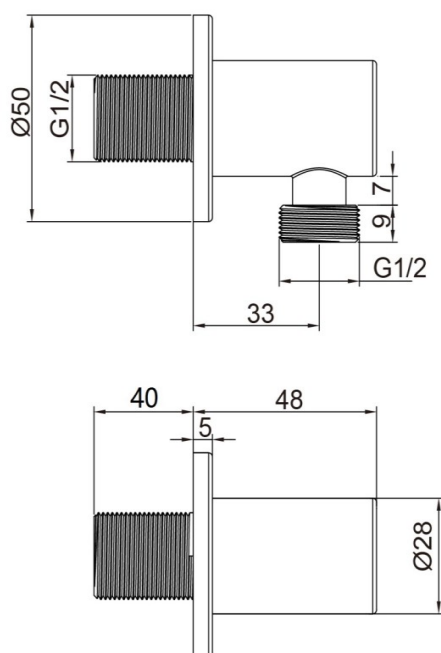

RAMIRA OUTLET ELBOW GUNMETAL GREY

Product Code	SHRAELGM
Colour	Gunmetal Grey
Weight (Kg)	0.2
Material	Brass

Key features:

- G1/2" BSP tail fitting
- PVD coating
- Modern design
- Brass body

Description:

Featuring a solid brass body and a gunmetal grey finish to BS EN 248. Designed for reliable performance across all plumbing systems, it delivers a neat and secure wall connection for shower hoses while maintaining a clean, contemporary aesthetic.

All dimensions are approximate and subject to normal variation. Although every effort is made not to change the above product specification, Lecico reserve the right to do so without prior notification if necessary.