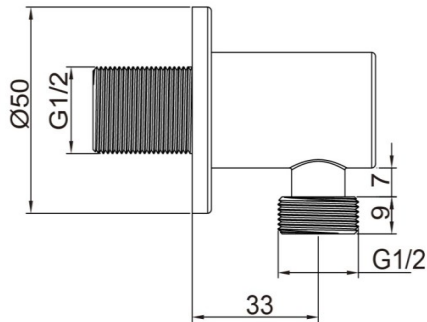

RAMIRA OUTLET ELBOW CHROME

Product Code	SHRAELCH
Colour	Polished chrome finish
Weight (Kg)	0.2
Material	Brass

Key features:

- G1/2" BSP tail fitting
- Electroplated finish
- Modern design
- Brass body

Description:

Featuring a solid brass body and a chrome-plated finish to BS EN 248. Designed for reliable performance across all plumbing systems, it delivers a neat and secure wall connection for shower hoses while maintaining a clean, contemporary aesthetic.

All dimensions are approximate and subject to normal variation. Although every effort is made not to change the above product specification, Lecico reserve the right to do so without prior notification if necessary.