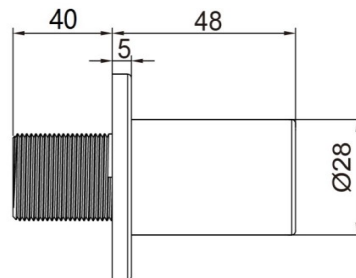

RAMIRA OUTLET ELBOW CHROME

Product Code	SHRAELCH
Colour	Polished chrome finish
Weight (Kg)	0.2
Material	Brass

Key features:

- G1/2" BSP tail fitting
- Electroplated finish
- Modern design
- Brass body

Description:

Featuring a solid brass body and a chrome-plated finish to BS EN 248. Designed for reliable performance across all plumbing systems, it delivers a neat and secure wall connection for shower hoses while maintaining a clean, contemporary aesthetic.

All dimensions are approximate and subject to normal variation. Although every effort is made not to change the above product specification, Lecico reserve the right to do so without prior notification if necessary.